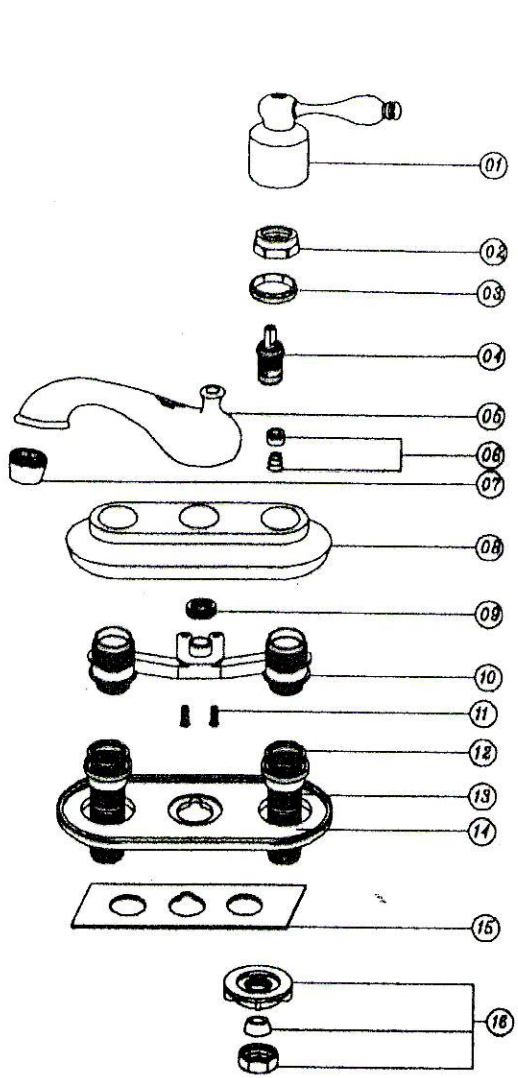

BANNER

"350 Series"

- 4" Centerset
- Solid brass construction
- Quarterturn washerless operation
- Complete with solid brass pop-up assembly
- Available with porcelain level or porcelain cross handles

17	POP UP	1
16	COUPLING NUT/SEAT/LOCKNUT	2
15	BASE GASKET	1
14	BASE GASKET	1
13	SHANK	2
12	WASHER	2
11	SCREW	2
10	BODY	2
09	SEAT	1
08	ESCUTCHEON	1
07	AERATOR	1
06	SEAT/SPRING	1
05	SPOUT	1
04	BONNET	2
03	NUT	2
02	LOCK NUT	2
01	HANDLE	2
ITEM	DESCRIPTION	QTY
TITLE	351-B	