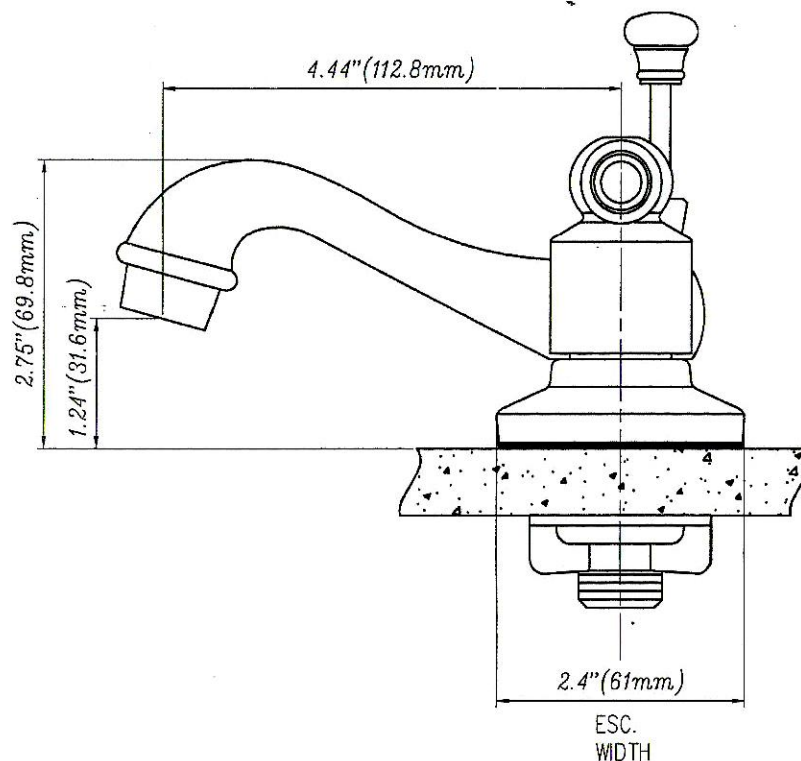

BANNER

"350 Series"

- 4" Centerset
- Solid brass construction
- Quarterturn washerless operation
- Complete with solid brass pop-up assembly
- Available with porcelain level or porcelain cross handles

17	POP UP	1
16	COUPLING NUT/SEAT/LOCKNUT	2
15	BASE GASKET	1
14	BASE GASKET	1
13	SHANK	2
12	WASHER	2
11	SCREW	2
10	BODY	2
09	SEAT	1
08	ESCUTCHEON	1
07	AERATOR	1
06	SEAT/SPRING	1
05	SPOUT	1
04	BONNET	2
03	NUT	2
02	LOCK NUT	2
01	HANDLE	2
ITEM	DESCRIPTION	QTY
TITLE	351-B	