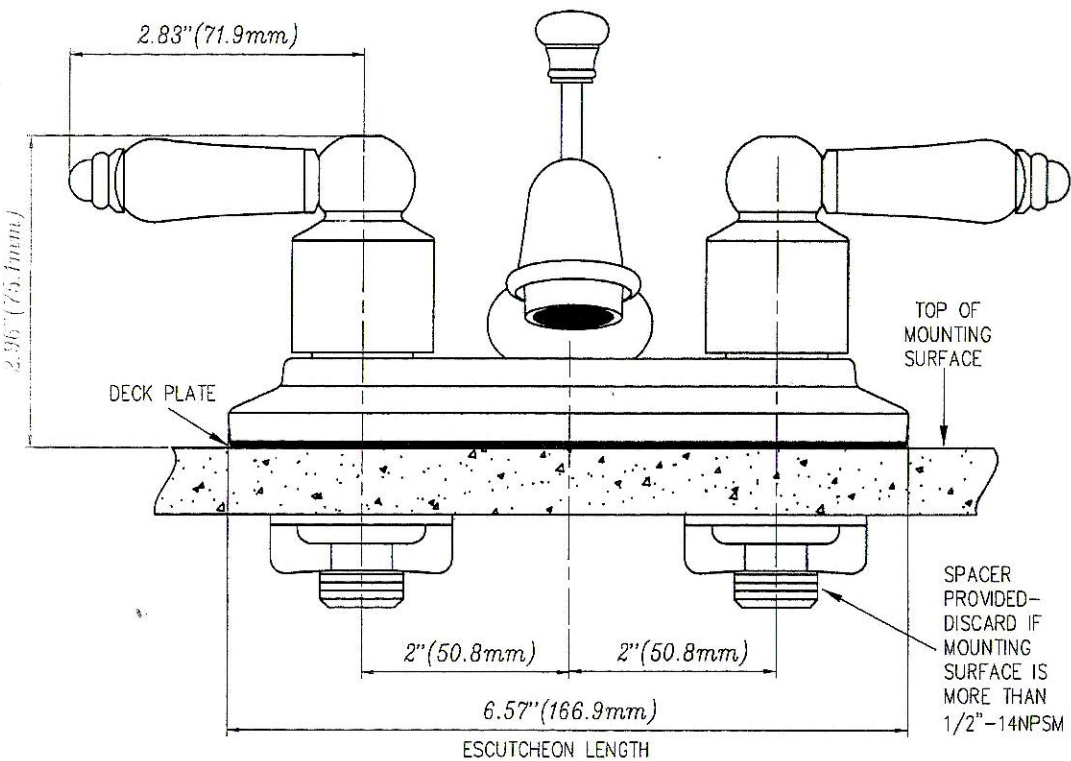

BANNER

"350 Series"

- 4" Centerset
- Solid brass construction
- Quarterturn washerless operation
- Complete with solid brass pop-up assembly
- Available with porcelain level or porcelain cross handles

17	POP UP	1
16	COUPLING NUT/SEAT/LOCKNUT	2
15	BASE GASKET	1
14	BASE GASKET	1
13	SHANK	2
12	WASHER	2
11	SCREW	2
10	BODY	2
09	SEAT	1
08	ESCUTCHEON	1
07	AERATOR	1
06	SEAT/SPRING	1
05	SPOUT	1
04	BONNET	2
03	NUT	2
02	LOCK NUT	2
01	HANDLE	2
ITEM	DESCRIPTION	QTY
TITLE	351-B	