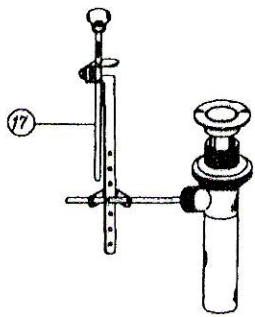

BANNER

"350 Series"

- 4" Centerset
- Solid brass construction
- Quarterturn washerless operation
- Complete with solid brass pop-up assembly
- Available with porcelain level or porcelain cross handles

17	POP UP	1
16	COUPLING NUT/SEAT/LOCKNUT	2
15	BASE GASKET	1
14	BASE GASKET	1
13	SHANK	2
12	WASHER	2
11	SCREW	2
10	BODY	2
09	SEAT	1
08	ESCUTCHEON	1
07	AERATOR	1
06	SEAT/SPRING	1
05	SPOUT	1
04	BONNET	2
03	NUT	2
02	LOCK NUT	2
01	HANDLE	2
ITEM	DESCRIPTION	QTY
TITLE	351-B	