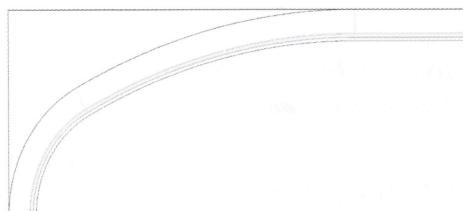

3920AI - W	White	3920AI - BMW	Mahogany / white
3920AI - GO	Gold Oak	3920AI - RB	Rosewood
3920AI - GOW	Golden oak / white	3920AI - RBW	Rosewood / white
3920AI - BM	Mahogany