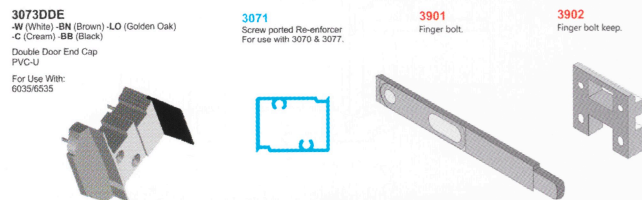

French Door Components