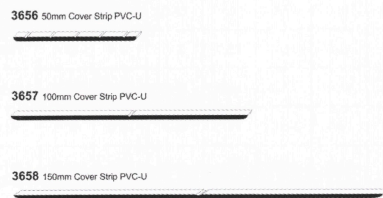

Cover Strips

Fixing Lugs

Miscellaneous Components - Arched Head Insert