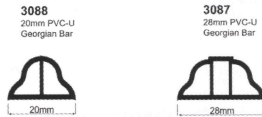

Stick on - Georgian Bar