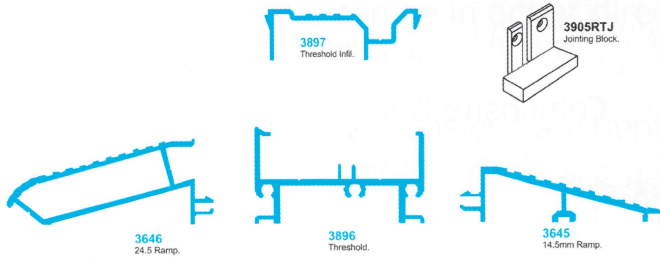

DIAMOND 70mm ANCILLARIES

Refurb Low Threshold