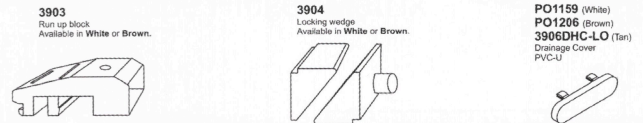

Stick on - Georgian Bar

Ancillary Mouldings