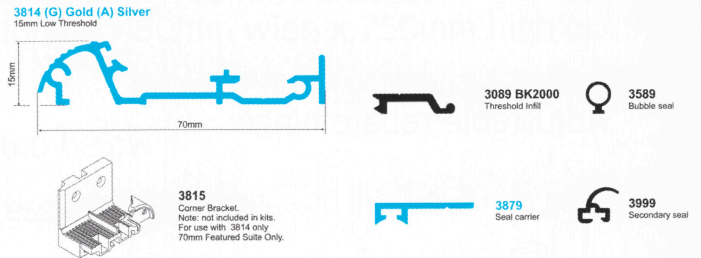

Disability Low Threshold