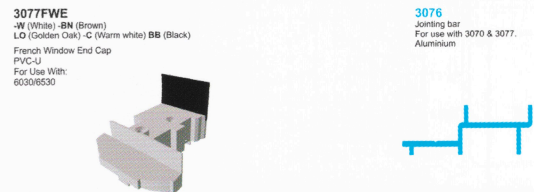

French Casement Components