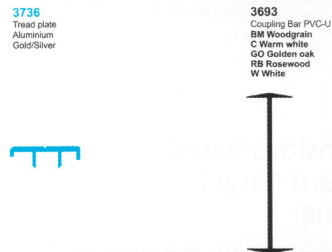

Miscellaneous Components