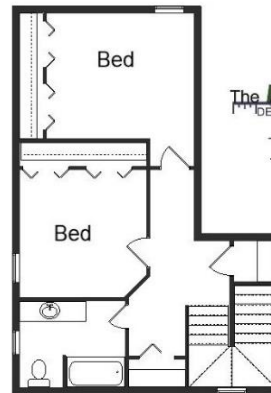

Your Land Your Style Your Home Your Way
Design + Build = Your Best Value

We Welcome Your Changes
to All of Our Plans

Nashville II
2475 Sq.Ft.

Copyright © 2019 Kraus Design
All Rights Reserved

The **Kraus** Company, LLC
DESIGN BUILD

248-972-5549

Setting the New Standard

Your Land Your Style Your Home Your Way
Design + Build = Your Best Value

The **Kraus** Company, LLC
DESIGN BUILD
248-972-5549

The Nashville I
2375 Sq.ft.

Copyright © 2018 Kraus Design
All Rights Reserved

Setting the New Standard

Your Land Your Style Your Home Your Way
Design + Build = Your Best Value

Nashville III
2375 Sq.ft.

Copyright © 2017 Kraus Design
All Rights Reserved

The **Kraus** Company, LLC
DESIGN BUILD
248-972-5549