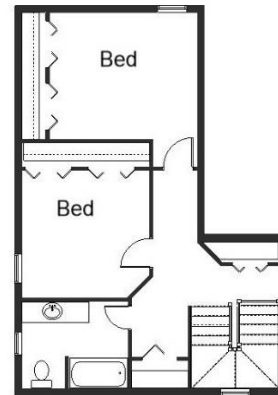

Your Land Your Style Your Home Your Way
Design + Build = Your Best Value

We Welcome Your Changes
to All of Our Plans

Nashville II
2475 Sq.Ft.

Copyright © 2019 Kraus Design
All Rights Reserved

The **Kraus** Company, LLC
DESIGN BUILD

248-972-5549

Setting the New Standard

Your Land Your Style Your Home Your Way
Design + Build = Your Best Value

The **Kraus** Company, LLC
DESIGN BUILD
248-972-5549

The Nashville I
2375 Sq.ft.

Copyright © 2018 Kraus Design
All Rights Reserved

Setting the New Standard

Your Land Your Style Your Home Your Way
Design + Build = Your Best Value

Nashville III
2375 Sq.ft.

Copyright © 2017 Kraus Design
All Rights Reserved

The **Kraus** Company, LLC
DESIGN BUILD
248-972-5549