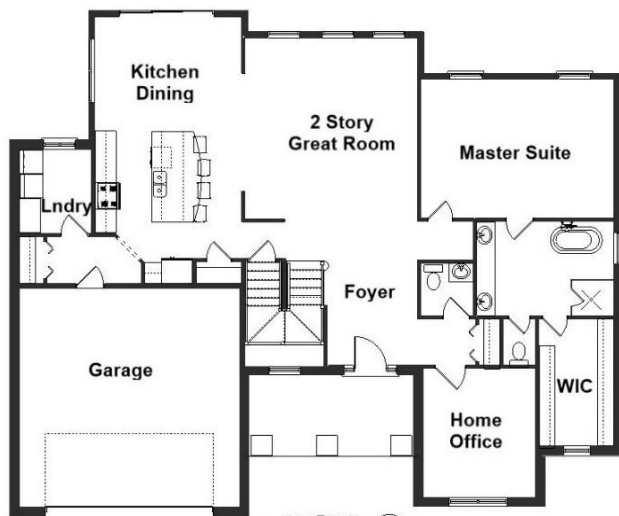

Your Land Your Style Your Home Your Way
Design + Build = Your Best Value

We Welcome Your Changes
to All of Our Plans

Nashville II
2475 Sq.Ft.

Copyright © 2019 Kraus Design
All Rights Reserved

The **Kraus** Company, LLC
DESIGN BUILD

248-972-5549

Setting the New Standard

Your Land Your Style Your Home Your Way
Design + Build = Your Best Value

The **Kraus** Company, LLC
DESIGN BUILD
248-972-5549

The Nashville I
2375 Sq.ft.

Copyright © 2018 Kraus Design
All Rights Reserved

Setting the New Standard

Your Land Your Style Your Home Your Way
Design + Build = Your Best Value

Nashville III
2375 Sq.ft.

Copyright © 2017 Kraus Design
All Rights Reserved

The **Kraus** Company, LLC
DESIGN BUILD
248-972-5549