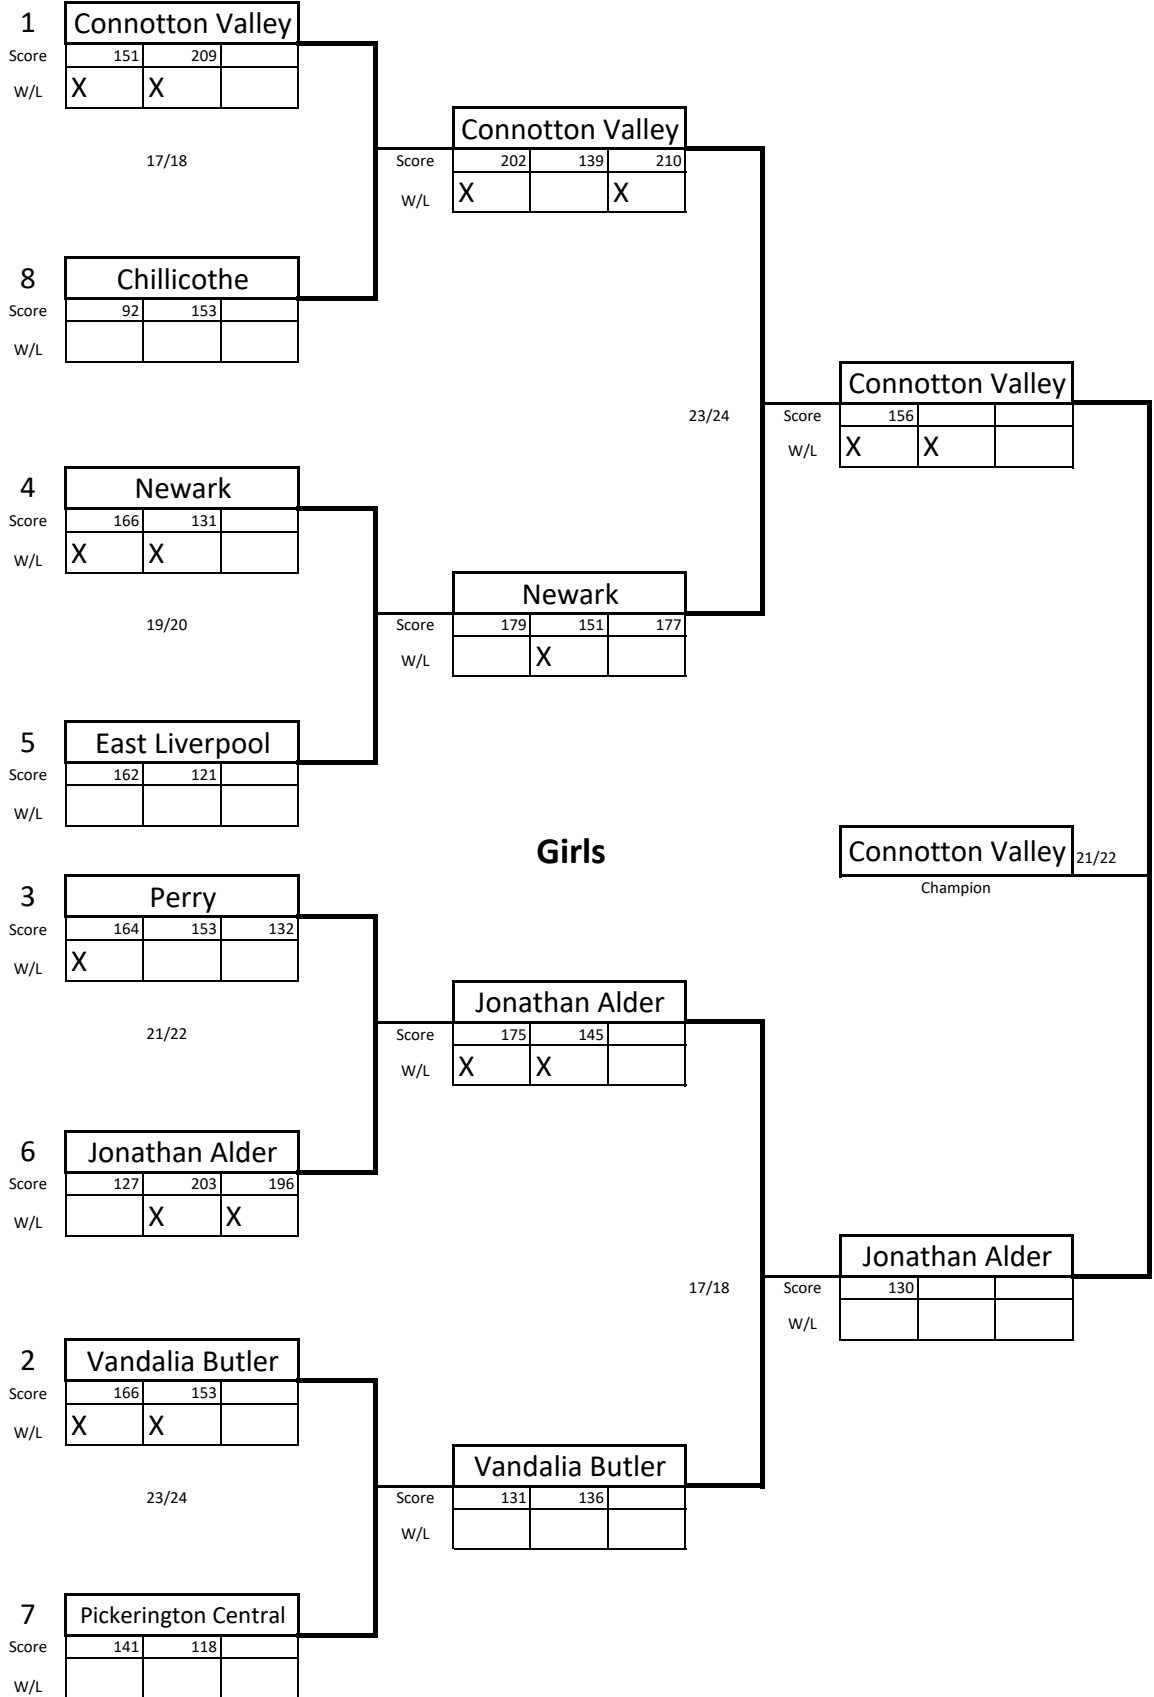

89	Chilson, Garrett	97	0	0	97
90	Fellows, Max	0	81	0	81
91		0	0	0	0
92		0	0	0	0
93		0	0	0	0
94		0	0	0	0
95		0	0	0	0
96		0	0	0	0
97		0	0	0	0
98		0	0	0	0
99		0	0	0	0
100		0	0	0	0
101		0	0	0	0
102		0	0	0	0
103		0	0	0	0
104		0	0	0	0
105		0	0	0	0
106		0	0	0	0
107		0	0	0	0
108		0	0	0	0
109		0	0	0	0
110		0	0	0	0
111		0	0	0	0
112		0	0	0	0
113	McCray, Grant	0	0	0	0
114		0	0	0	0
115		0	0	0	0
116		0	0	0	0
117		0	0	0	0
118		0	0	0	0
119		0	0	0	0
120		0	0	0	0
121		0	0	0	0
122		0	0	0	0
123	Wells, Jack	0	0	0	0
124		0	0	0	0
125		0	0	0	0
126		0	0	0	0
127		0	0	0	0
128		0	0	0	0
129		0	0	0	0
130		0	0	0	0
131		0	0	0	0
132	Mettler, Lucas	0	0	0	0
133		0	0	0	0
134		0	0	0	0

Muskingum University Invitational 22-23 (Coshocton)