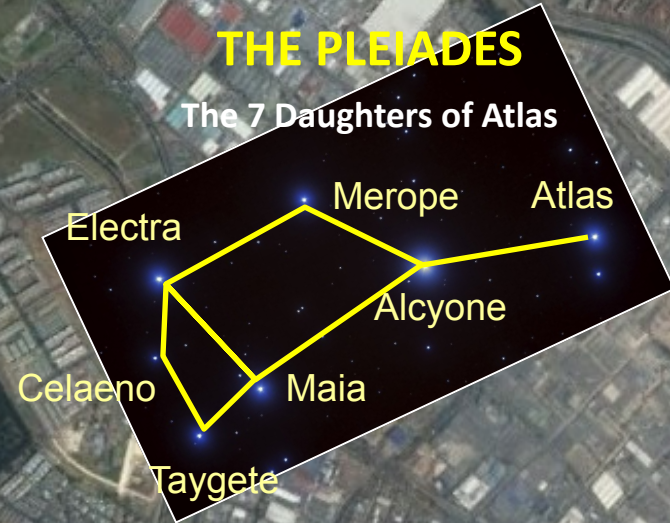

MARTIAN LEY LINES OF BOGOTA

The purpose of this study is to present the evidence that the geometric ley-lines of the following city layout is set to the *Cydonia, Mars* ley-lines. Pertaining to the *Cydonia, Mars* anomalies, there are 3 main pyramid structures that comprise the *Martian Motif*. There is the famous *Face of Mars*, the giant *Pentagon Fortress* and the *Pleiadian Pyramid City*. These 3 structures triangulate each other and would make up the core of a large metropolitan city on Earth. What is astonishing is that such a *Martian Motif* is seen implemented in the architecture of almost all the ancient civilizations on Earth. This started, at least based on the archeological record after the *Flood of Noah* with Babylon and Sumer. How the *Martian Motif* is tied to the ley-lines of ancient cities, temples and structures is that perhaps the lost knowledge and connection of the Martian civilization was conveyed to the few and selected 'priestly' class on Earth that constitutes the Secret Societies, etc. This special class of humans are perhaps tasked at keeping the legacy, lifeline and bloodline operational. Even now in the modern era, the same *Cydonia, Mars* motif is incorporated into the major capitals

MARTIAN MOTIF OF THE PLEIADIAN PATTERNS

Google Earth

© Composition & Some Graphics by
LUIS B. VEGA
vegapost@hotmail.com
www.PostScripts.org
FOR ILLUSTRATION PURPOSES ONLY

Main Sources
GoogleEarth.com
Wikipedia.com