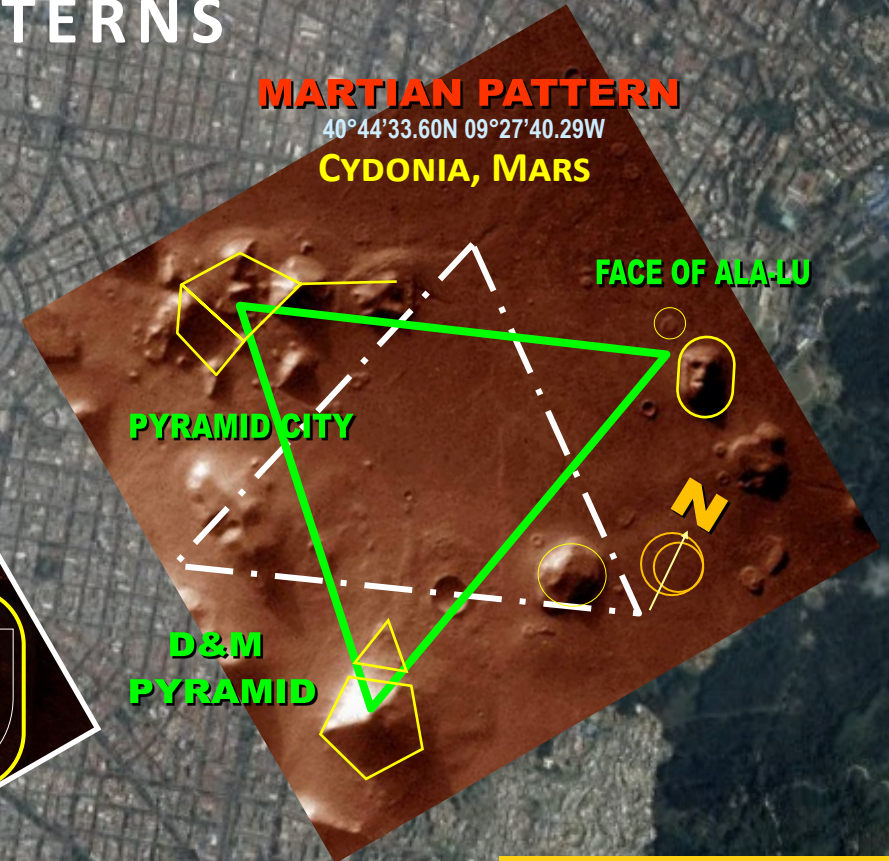

MARTIAN LEY LINES OF BOGOTA

The purpose of this study is to present the evidence that the geometric ley-lines of the following city layout is set to the *Cydonia, Mars* ley-lines. Pertaining to the *Cydonia, Mars* anomalies, there are 3 main pyramid structures that comprise the *Martian Motif*. There is the famous *Face of Mars*, the giant *Pentagon Fortress* and the *Pleiadian Pyramid City*. These 3 structures triangulate each other and would make up the core of a large metropolitan city on Earth. What is astonishing is that such a *Martian Motif* is seen implemented in the architecture of almost all the ancient civilizations on Earth. This started, at least based on the archeological record after the *Flood of Noah* with Babylon and Sumer. How the *Martian Motif* is tied to the ley-lines of ancient cities, temples and structures is that perhaps the lost knowledge and connection of the Martian civilization was conveyed to the few and selected 'priestly' class on Earth that constitutes the Secret Societies, etc. This special class of humans are perhaps tasked at keeping the legacy, lifeline and bloodline operational. Even now in the modern era, the same *Cydonia, Mars* motif is incorporated into the major capitals

MARTIAN MOTIF OF THE PLEIADIAN PATTERNS

Google Earth

© Composition & Some Graphics by
LUIS B. VEGA
vegapost@hotmail.com
www.PostScripts.org
FOR ILLUSTRATION PURPOSES ONLY

Main Sources
GoogleEarth.com
Wikipedia.com