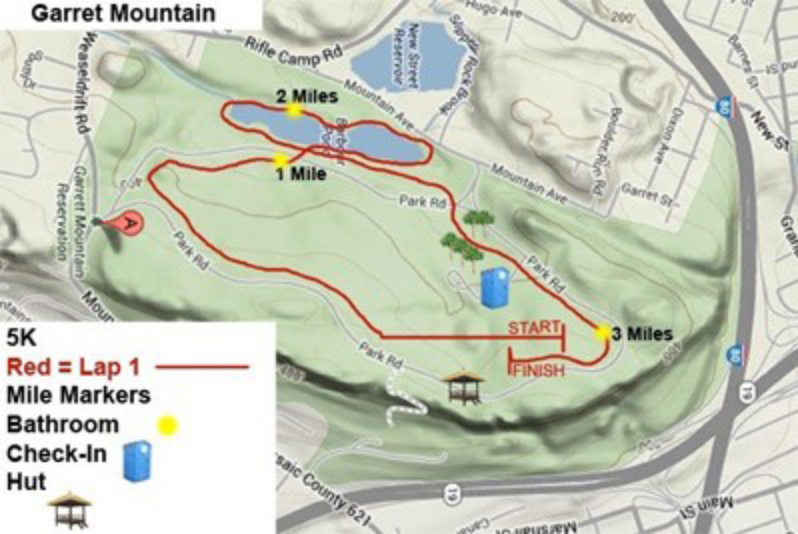

MAROON INVITATIONAL

GARRET MOUNTAIN PARK  
 WEST PATERSON, NEW JERSEY

5,000M CROSS COUNTRY COURSE

# Garret Mountain

5K

Red = Lap 1

Mile Markers

Bathroom

Check-In

Hut

Map

Satellite

Hybr

MB

Imagery ©2006 State of New Jersey, Sanborn - Term