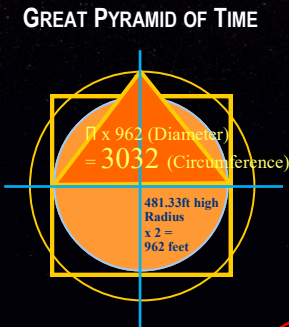

# END OF THE CHURCH AGE

APPROXIMATE 120 PENTECOSTAL JUBILEES OF TIME

AGES BASED ON CREATION WEEK 7-DAY PATTERN AND ESSENE CALENDAR

**7 COVENANTS**

AGENT	SIGN	DAY
Adamic	Tree(s)	1
Noahic	Rainbow	2
Abrahamic	Circumcision	3
Palestinian	Land	4
Davidic	Kingdom	5
Mosaic	Sabbath	6
New	Holy Spirit	7