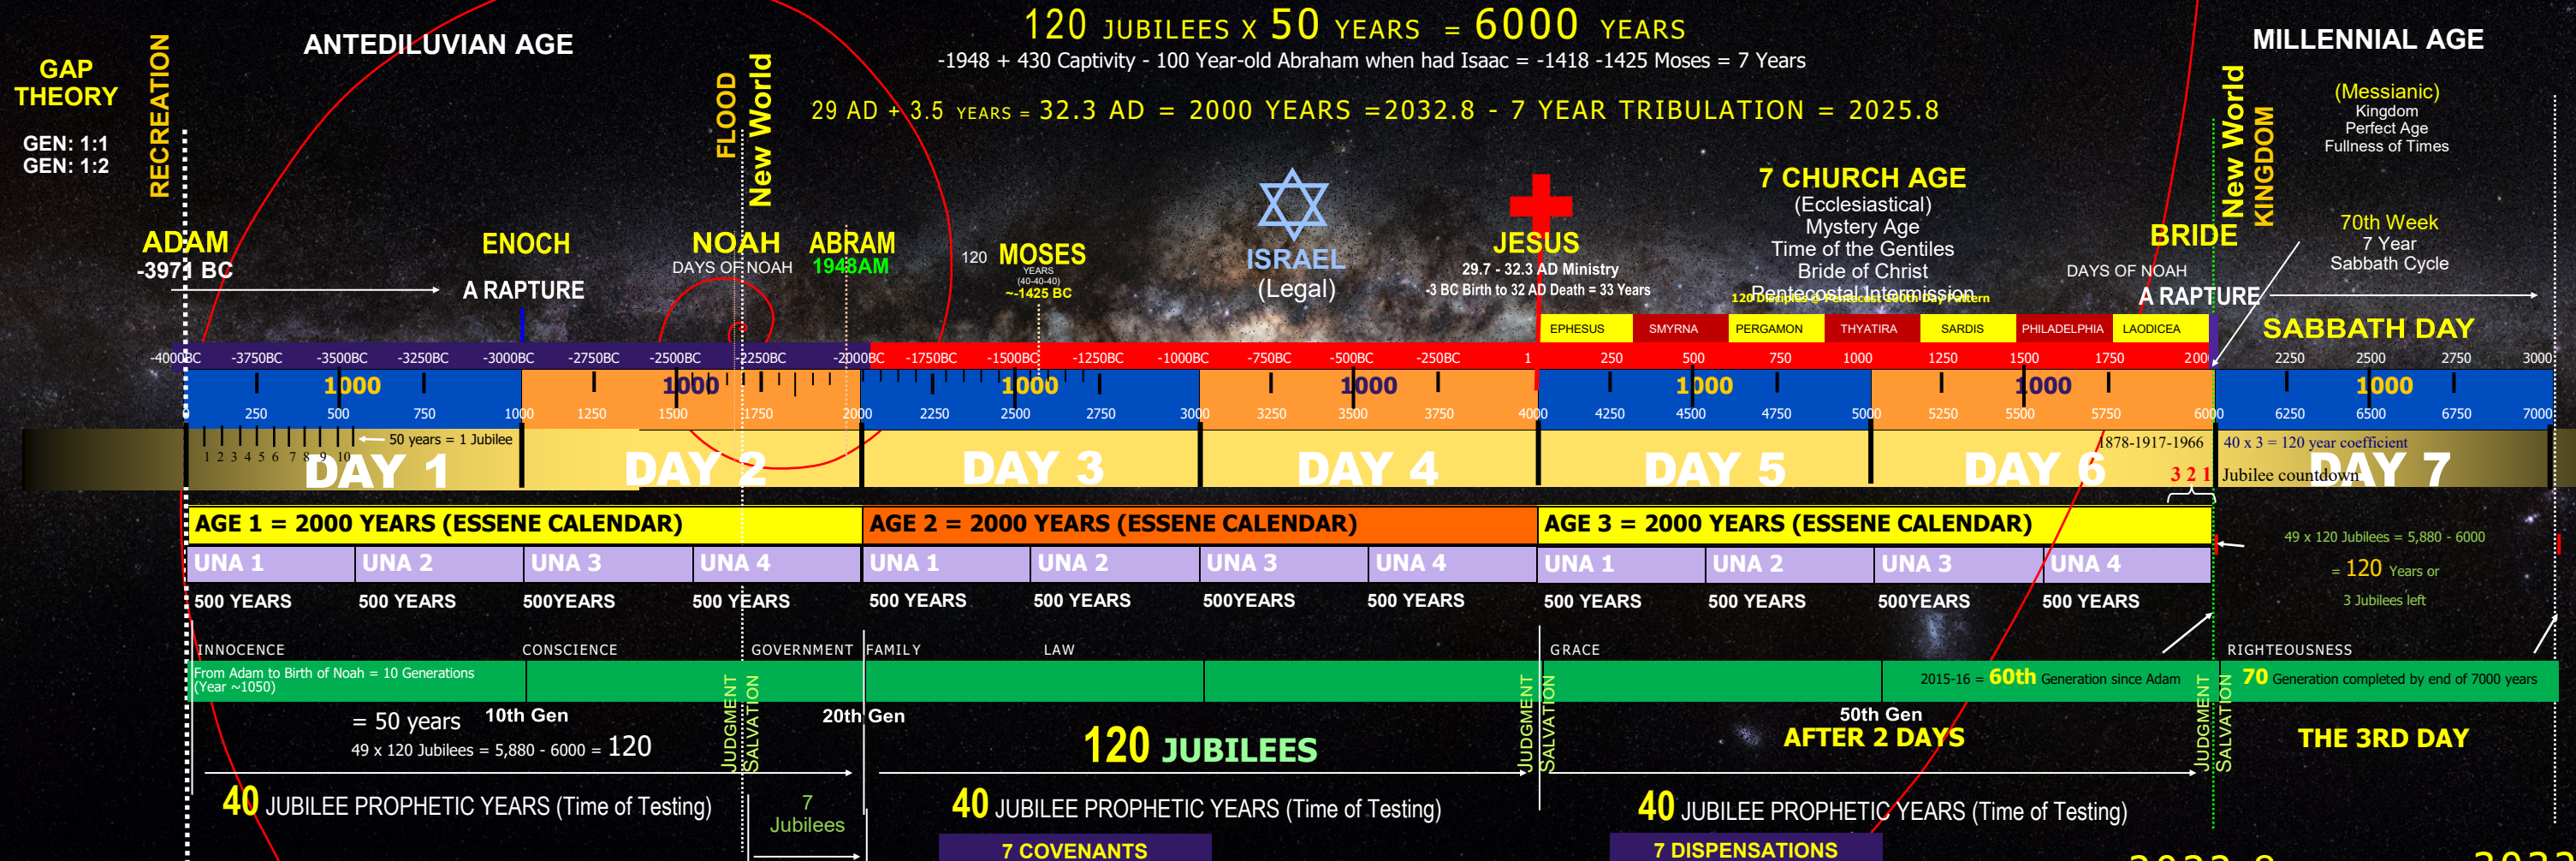

# END OF THE CHURCH AGE

APPROXIMATE 120 PENTECOSTAL JUBILEES OF TIME

AGES BASED ON CREATION WEEK 7-DAY PATTERN AND ESSENE CALENDAR

**7 COVENANTS**

AGENT	SIGN	DAY
Adamic	Tree(s)	1
Noahic	Rainbow	2
Abrahamic	Circumcision	3
Palestinian	Land	4
Davidic	Kingdom	5
Mosaic	Sabbath	6
New	Holy Spirit	7

**7 DISPENSATIONS**

ATTRIBUTE	AGENT(S)	DAY
Innocence	Adam - Enoch	1
Conscience	Enoch - Noah	2
Government	Noah - Abram	3
Family	Abram - Moses	4
Law	Moses - Jesus	5
Grace	Jesus - Jesus	6
Righteousness	Holy Spirit	7
Holiness	YHVH	8TH