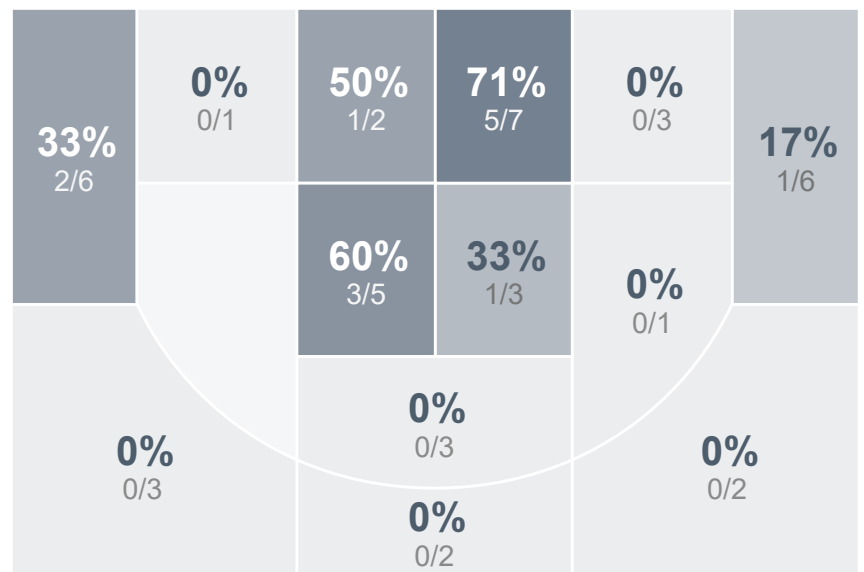

Minot High School