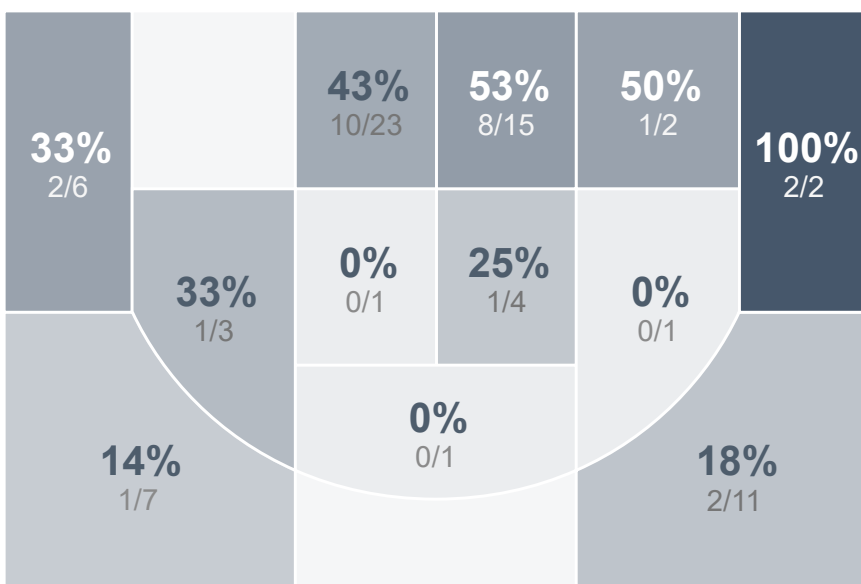

Dickinson Girls Varsity Basketball

Dickinson Girls Varsity Basketball's Player Stats

Name	Pts	FG	3FG	FT	+/-	MINS	OREB	DREB	AST	DEFL	STL	BLK	TO	FOUL	CHG
#2 Symone Beld	18	6/13	6/12	0/0	+ 21	26	0	4	3	2	1	0	0	1	0
#4 Reese Hauck	3	1/4	0/0	1/1	+ 13	18	2	1	4	0	1	0	3	3	0
#10 Madison Lindley	4	2/6	0/1	0/0	- 2	23	2	2	1	0	3	0	1	2	0
#12 Peyton Selle	19	9/21	0/1	1/4	+ 14	35	3	6	5	4	8	0	3	2	0
#13 Sydney Binstock	1	0/6	0/5	1/2	+ 1	22	3	3	3	1	0	0	4	0	0
#20 Taya Hopfauf	1	0/2	0/1	1/2	- 2	6	0	1	0	1	0	0	1	3	0
#22 Taylor Nelson	5	2/7	1/5	0/0	+ 11	28	0	5	0	2	0	0	2	3	1
#24 Audrey Rodakowski	20	7/14	0/1	6/6	+ 14	34	2	6	1	3	2	3	3	2	0
#32 Paige Balliet	2	1/3	0/0	0/0	- 5	15	1	2	1	0	1	0	2	2	0