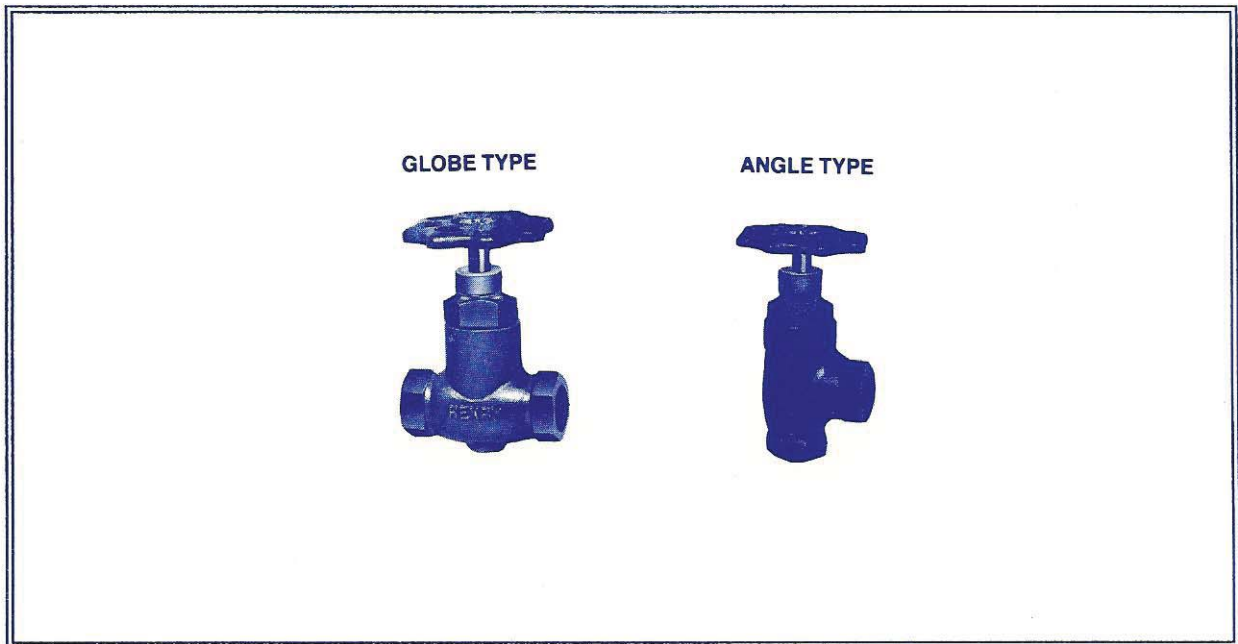

HENRY AMMONIA HAND VALVES
OLD STYLE SCREWED BONNET MODEL

1/4 THRU 1" WITH SCREWED BONNETS, BLACK BODY, GREEN HANDWHEEL.