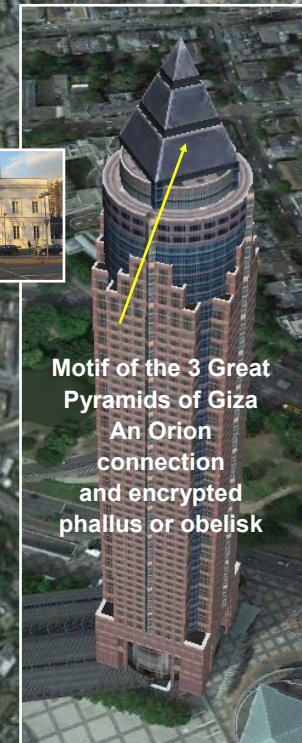

THE PLEIADES

© Composition and Some Graphics by
LUIS B. VEGA
vegapost@hotmail.com
www.PostScripts.org
FOR ILLUSTRATION PURPOSES ONLY

MAIN SOURCES
Earth.Google.com
ESA.ist - G. Neukum
Mars.Google.com
Wikipedia.com
PP

Google earth