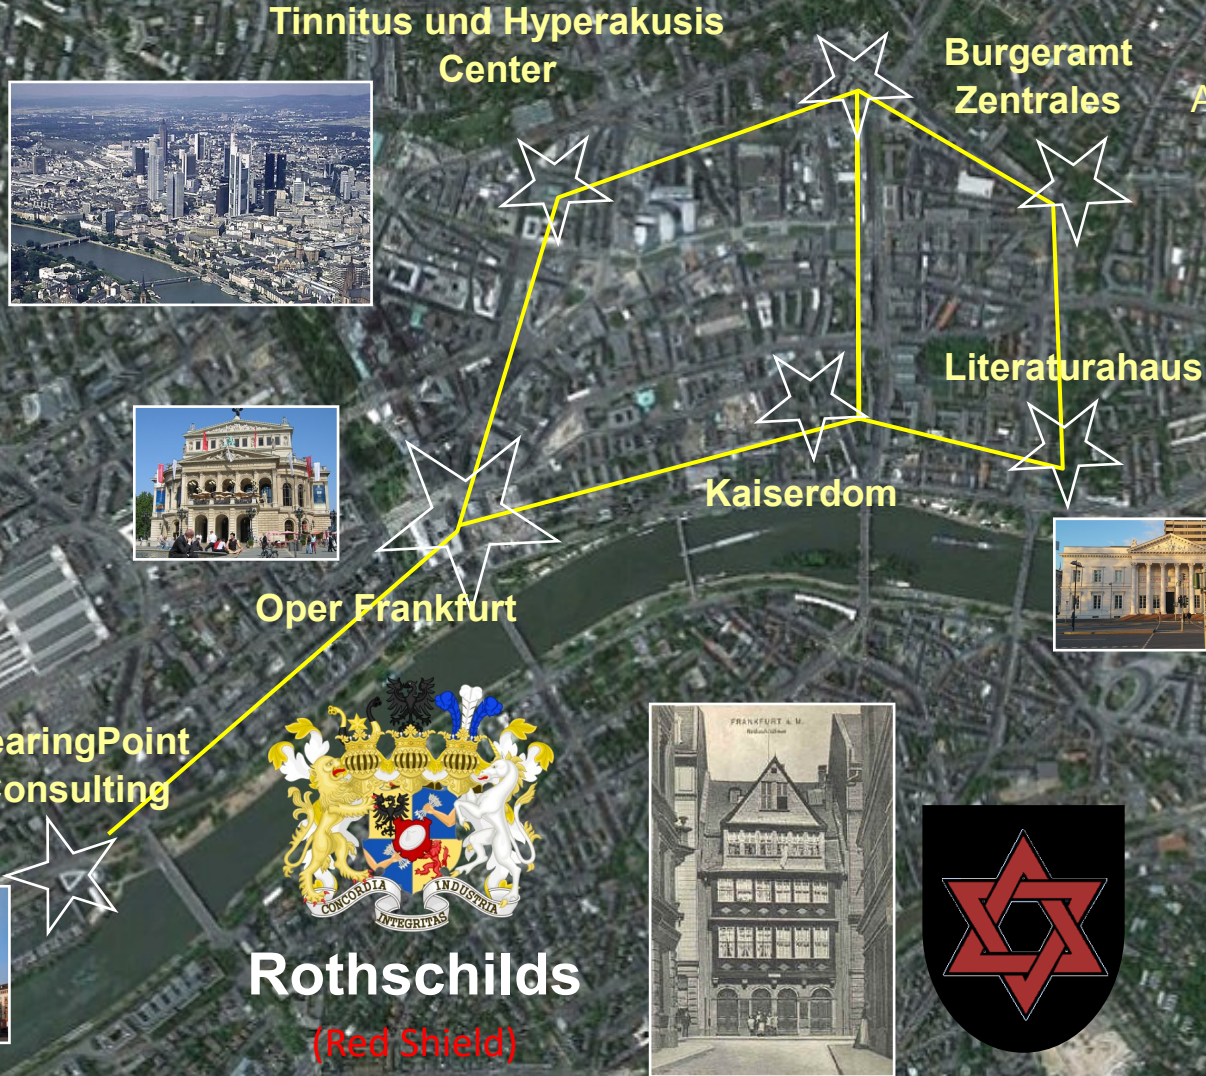

PLEIADES CITY FINANCIAL DISTRICT