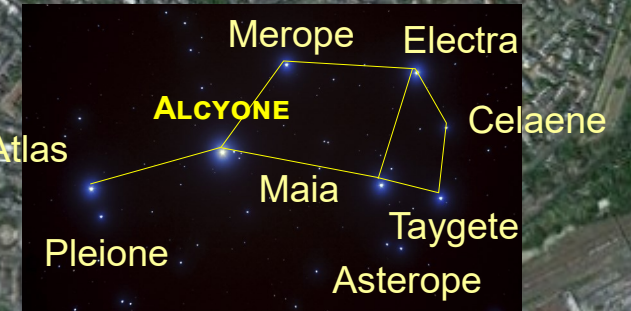

THE PLEIADES

© Composition and Some Graphics by
LUIS B. VEGA
vegapost@hotmail.com
www.PostScripts.org
FOR ILLUSTRATION PURPOSES ONLY

MAIN SOURCES
Earth.Google.com
ESA.ist - G. Neukum
Mars.Google.com
Wikipedia.com
PP

Google earth