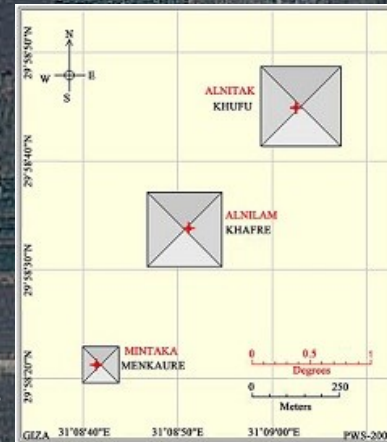

SANZHAOCUN ORION STAR MAP

ORION CONSTELLATION OUTLINING CHINA'S PYRAMIDS

ORION CONSTELLATION

Osireion

Sphinx

From Great Pyramid
3878 nautical miles
290° heading

Great Pyramid
~120° rotation

— = Giza outline

ORION'S BELT

Image © 2015 CNES / Astrium

34°10'45.00"N 109°

© 2015 AutoNavi

Google earth