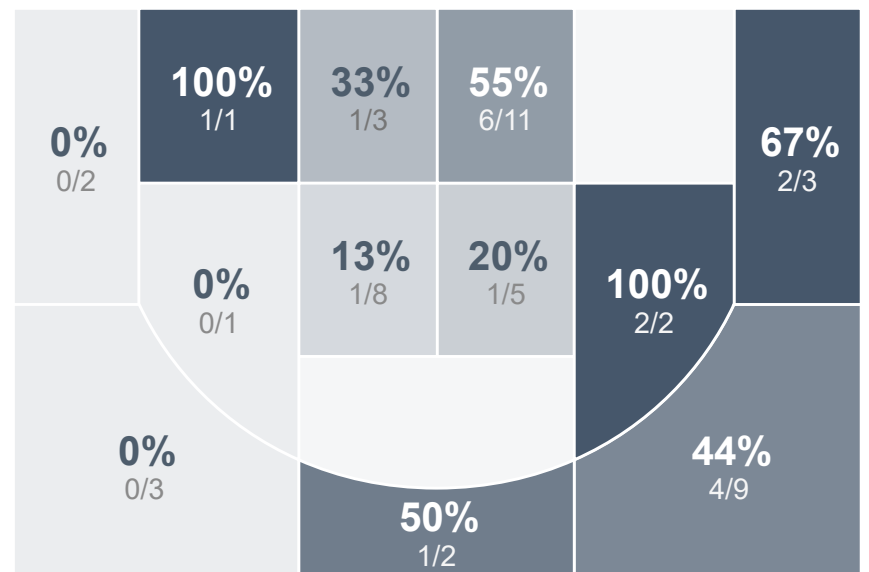

Turtle Mountain High School