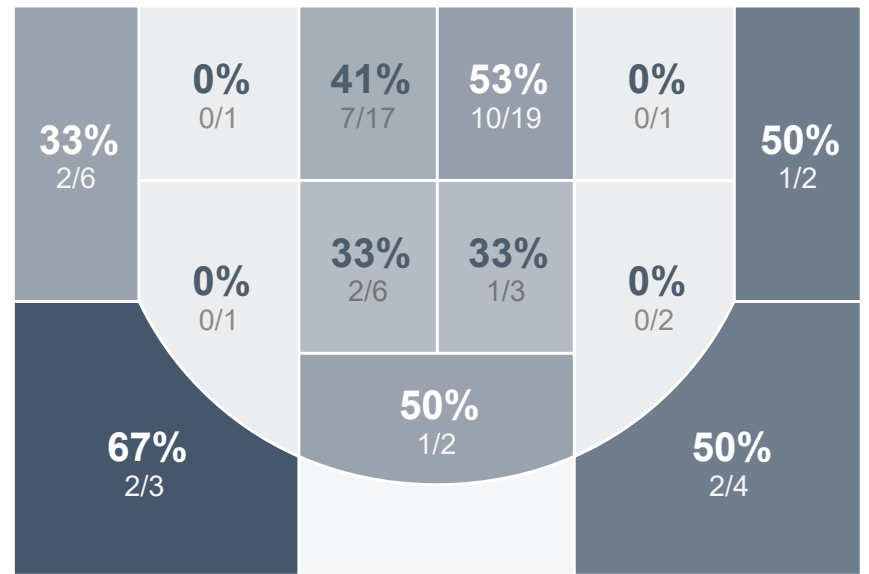

Girls' Varsity Basketball - New