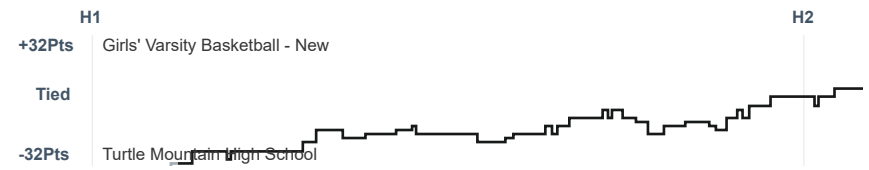

Box Score Report

MHS vs Turtle Mountain - Feb 6, 2020 - W 79-49

Period Stats

Team	1	2	Final
MHS	42	37	79
TMHS	25	24	49

Run Graph

Team Stats

	MHS	TMHS
Field Goal %	41.8%	38.0%
Effective Field Goal %	47.0%	45.0%
2FG Made/Attempted	21/52	12/31
2FG%	40.4%	38.7%
3FG Made/Attempted	7/15	7/19
3FG%	46.7%	36.8%
FT Made/Attempted	16/22	4/6
Free Throw Percentage	72.7%	66.7%
Points Per Possession	1.06	0.68
Transition Points	5	15
Points Off Turnovers	28	3
Second Chance Points	13	8
Points in the Paint	40	18
Offensive Rebounds	16	9
Defense Rebounds	23	23
Assists	21	11
Deflections	6	10
Steals	13	8
Blocks	2	7
Turnovers	13	28
Personal Fouls	11	16
Charges Taken	2	0