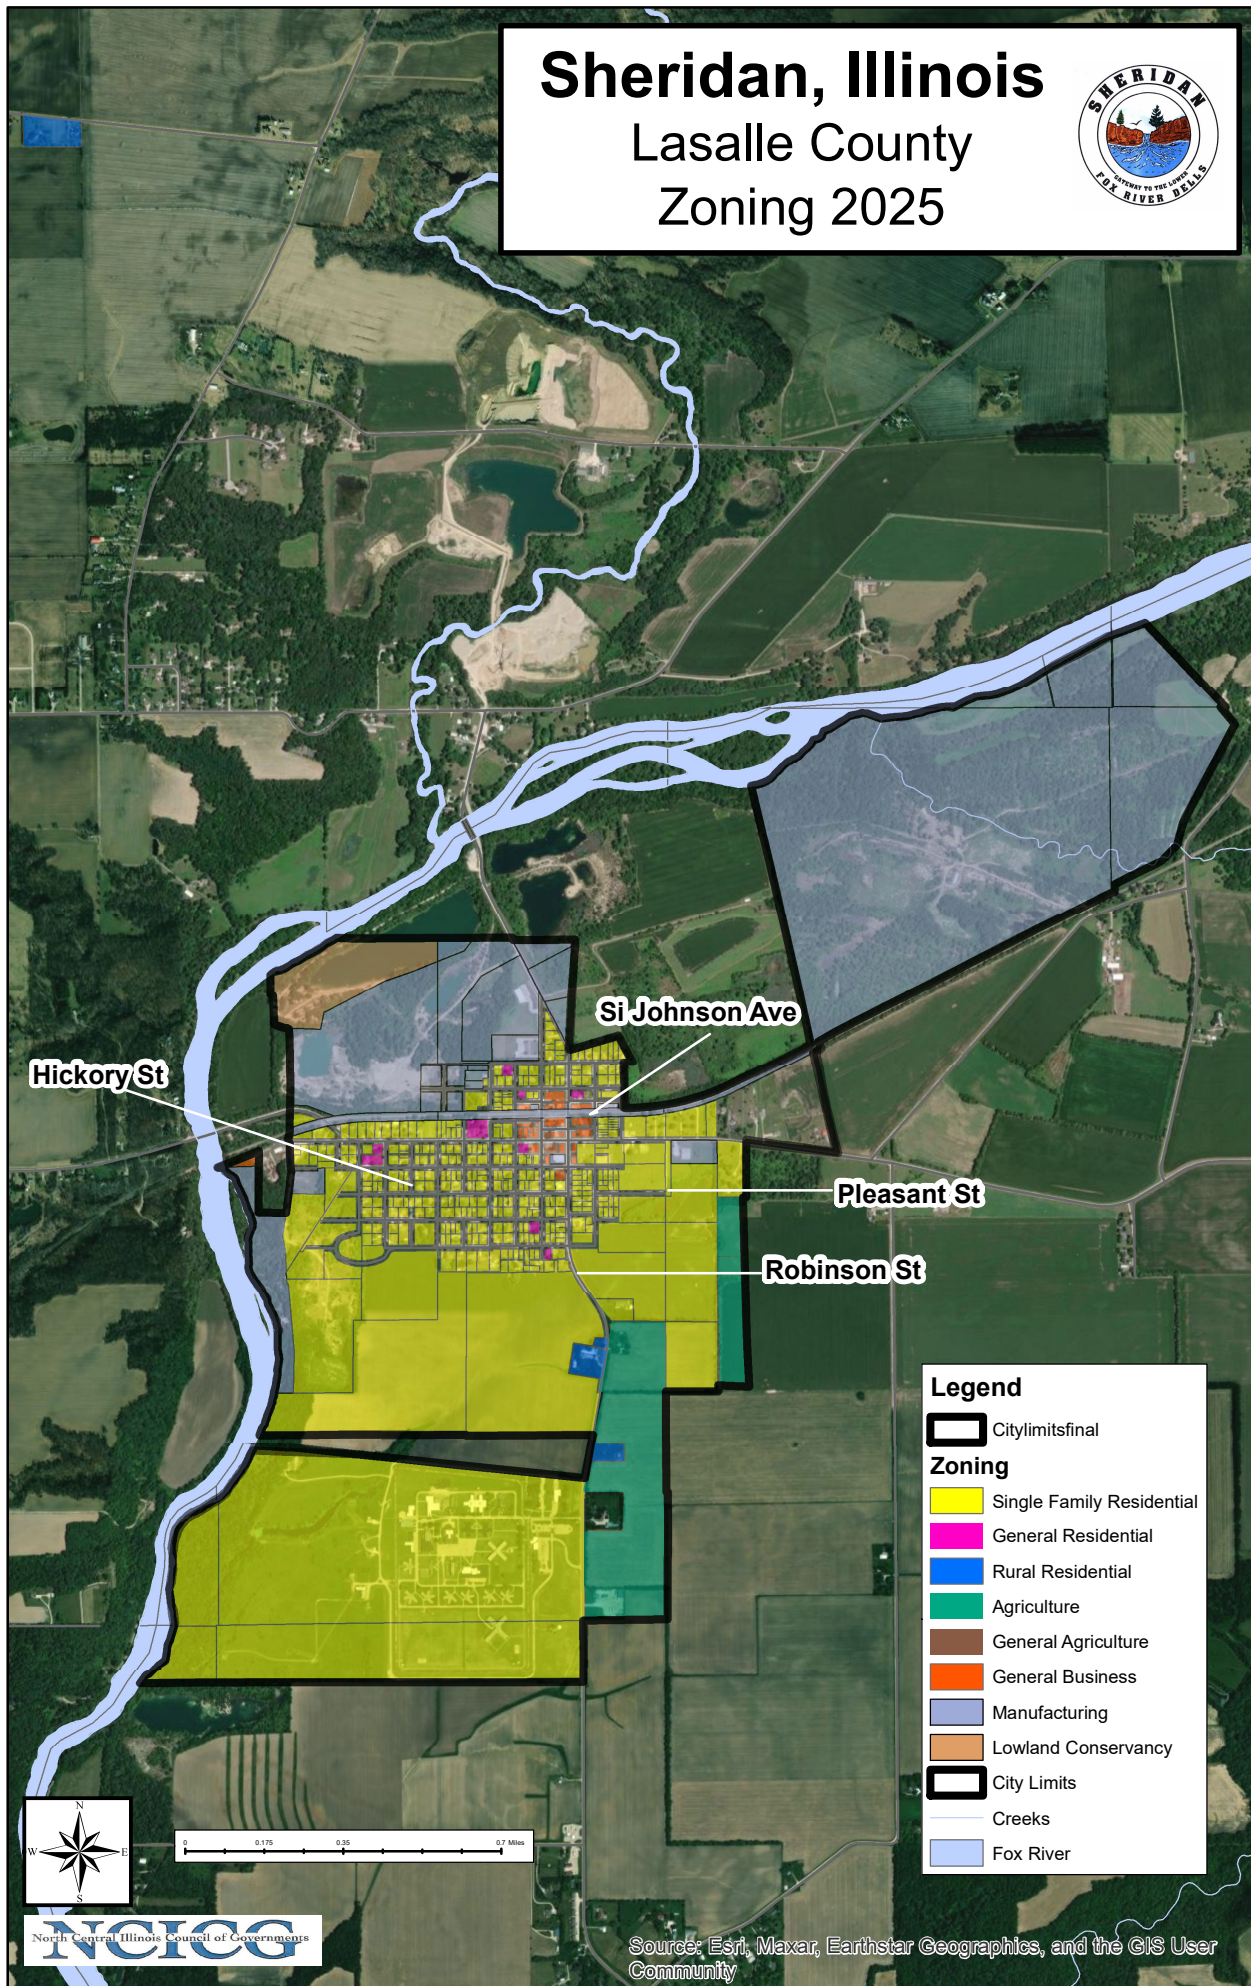

# Sheridan, Illinois

Lasalle County  
Zoning 2025

**Legend**

- Citylimitsfinal
- Zoning**
- Single Family Residential
- General Residential
- Rural Residential
- Agriculture
- General Agriculture
- General Business
- Manufacturing
- Lowland Conservancy
- City Limits
- Creeks
- Fox River