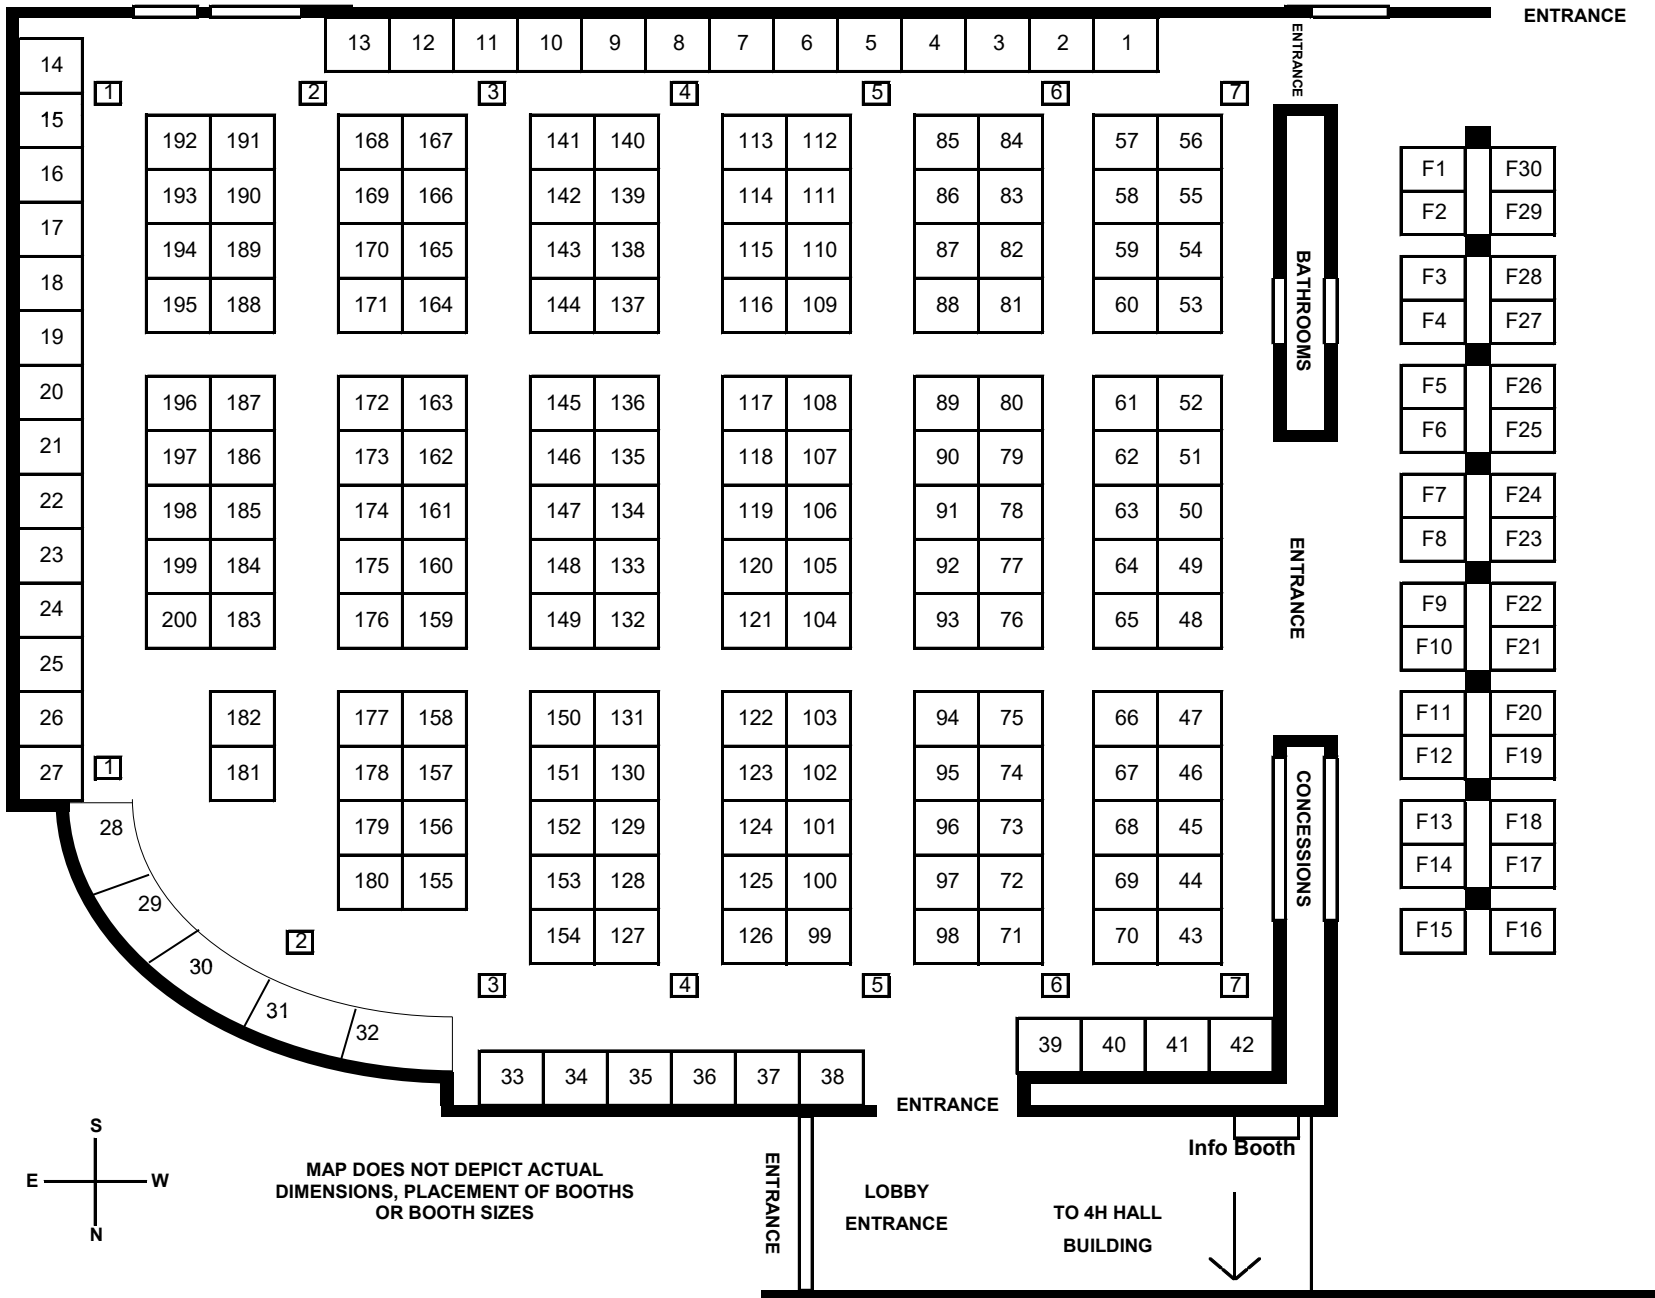

MAGIC PLACE BUILDING

4H Hall