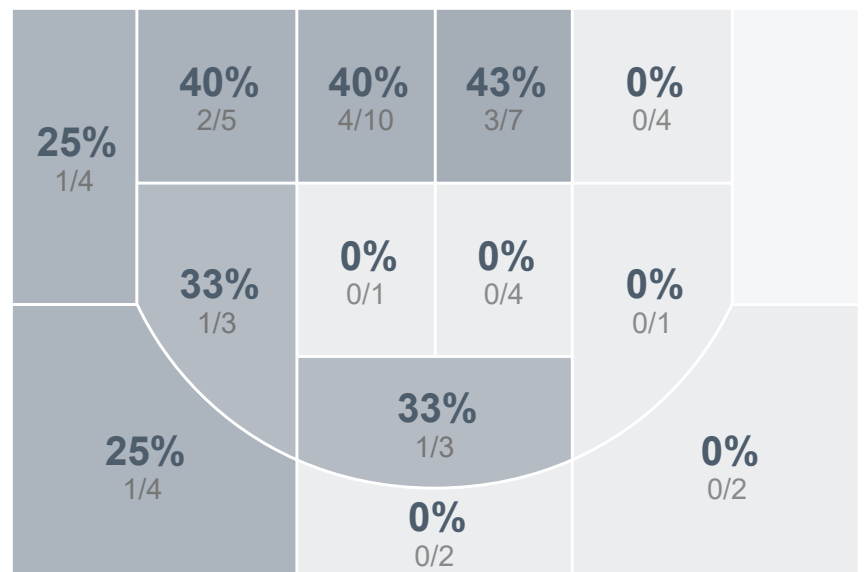

Williston High School