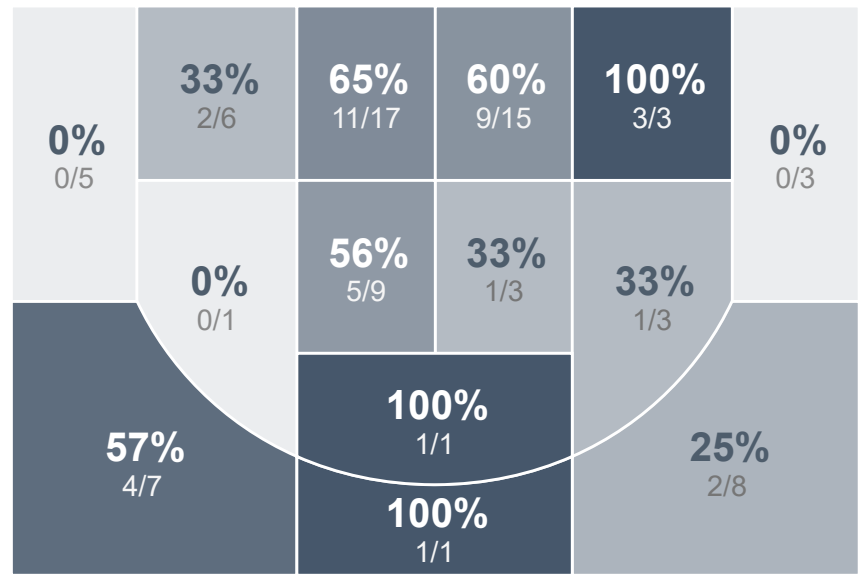

Girls Varsity Basketball