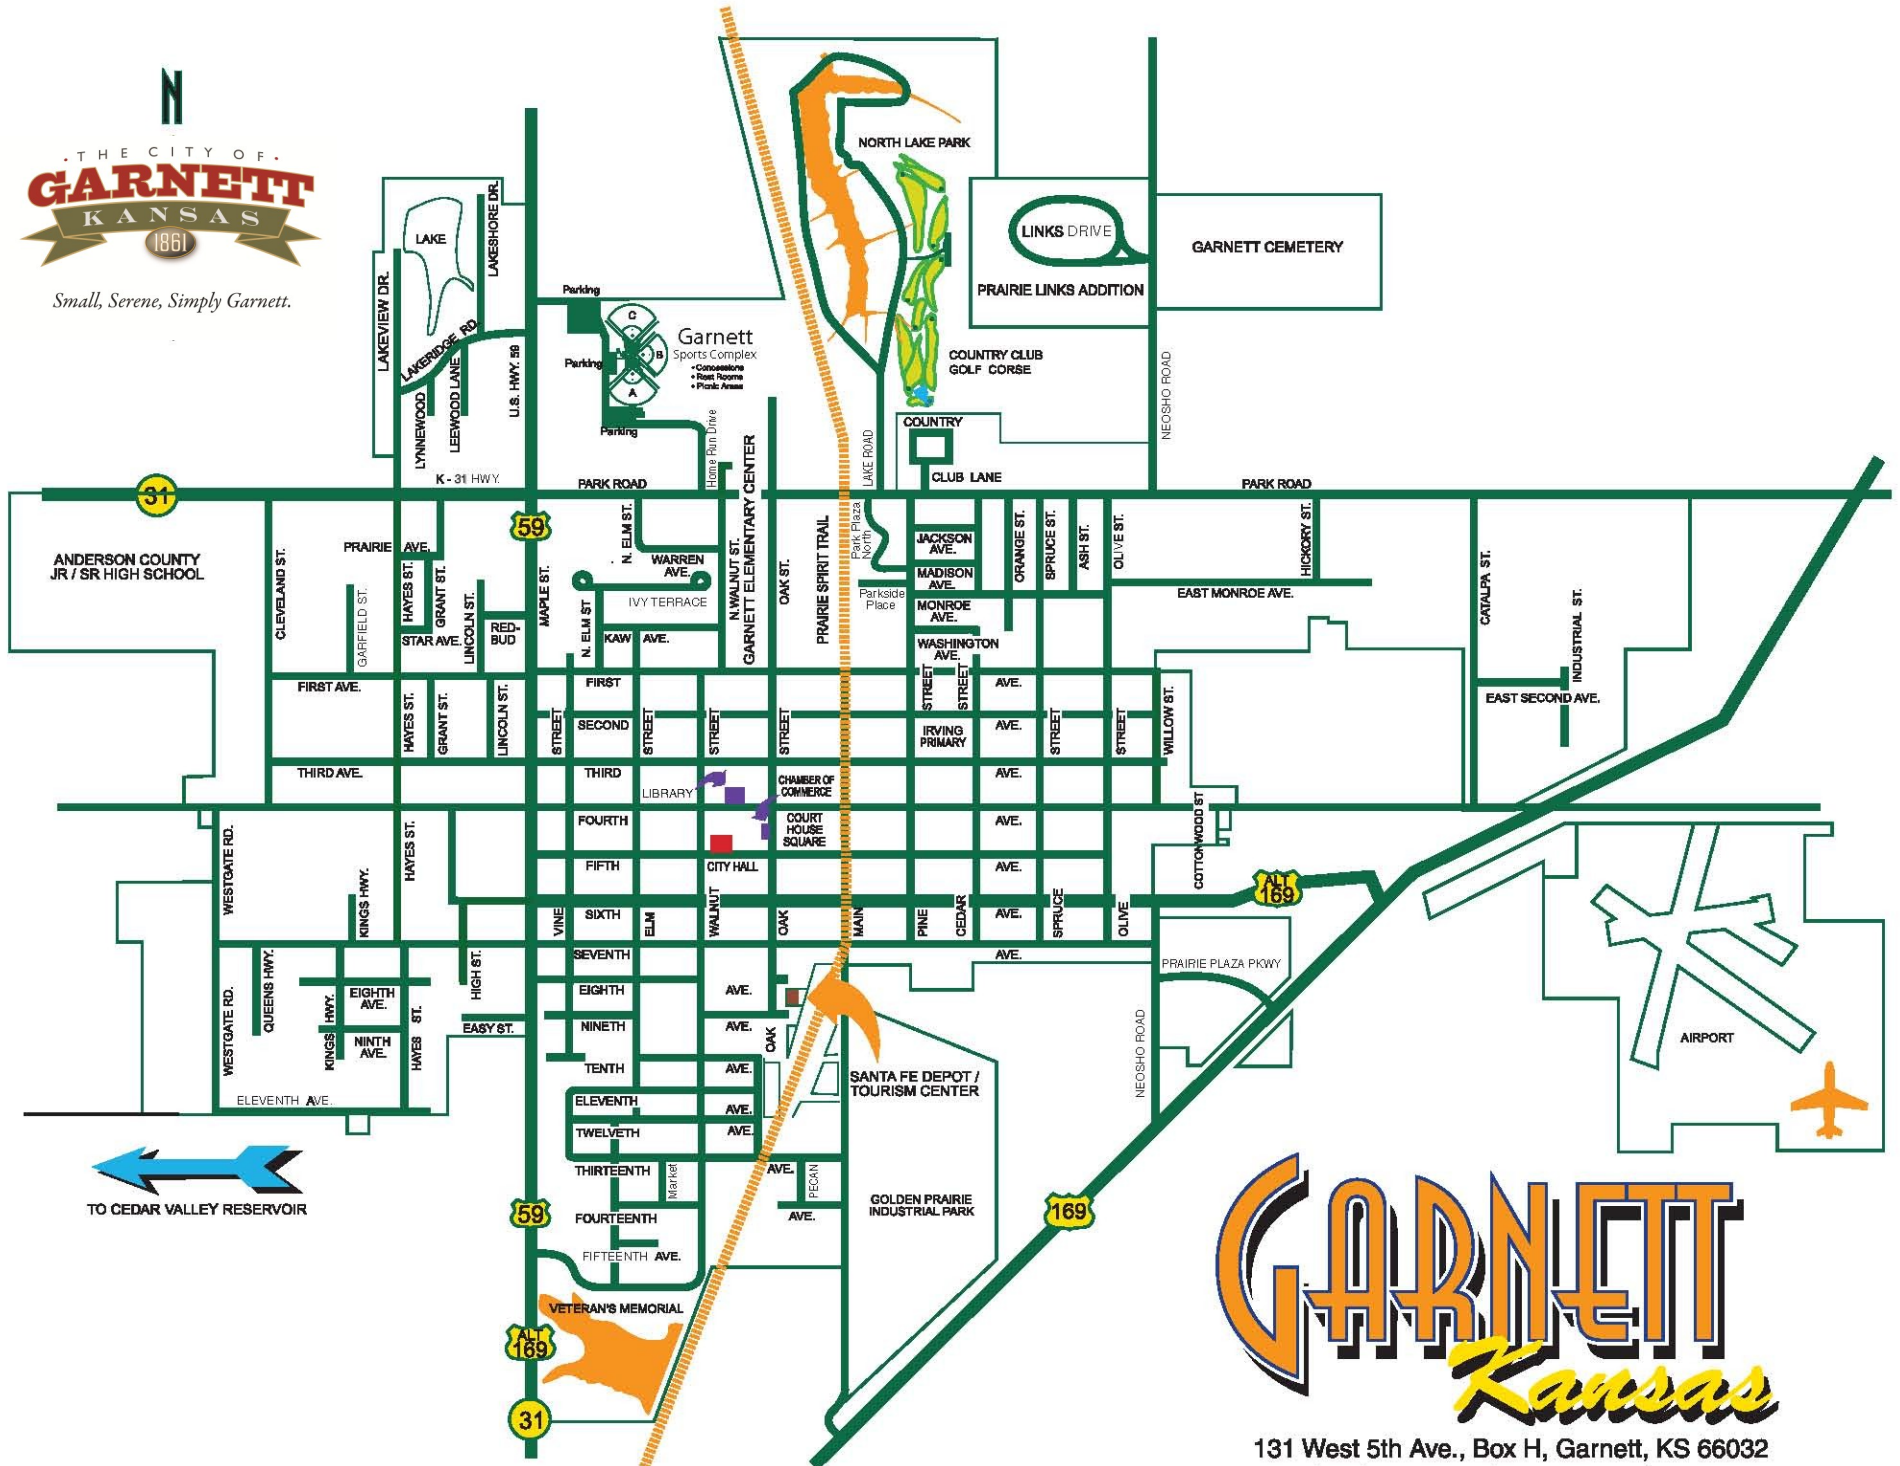

- Restroom 
- Picnic Table 
- Information Kiosk 
- Shelter house 
- Paved road 
- Gravel road 
- Campsite 50 amps 
- Campsite 30 amps 

Clubhouse Bend Campground  
North Lake Park, Garnett, Kansas

Lake Road

Rec Center

Small, Serene, Simply Garnett.

131 West 5th Ave., Box H, Garnett, KS 66032  
(785) 448-5496 / www.garnettks.net