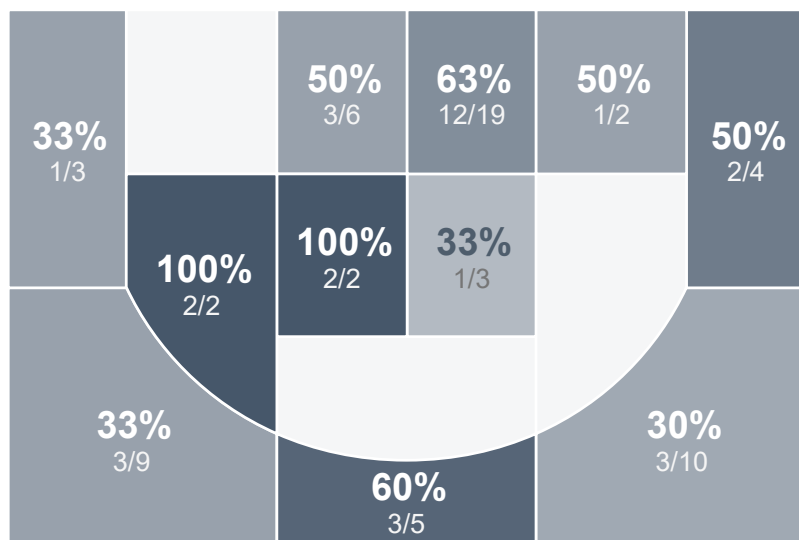

Century Patriots Girls Basketball