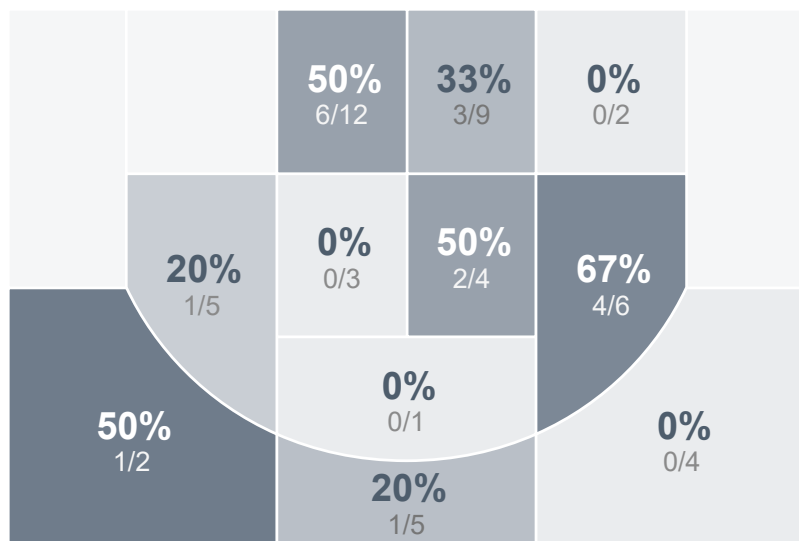

Legacy High School