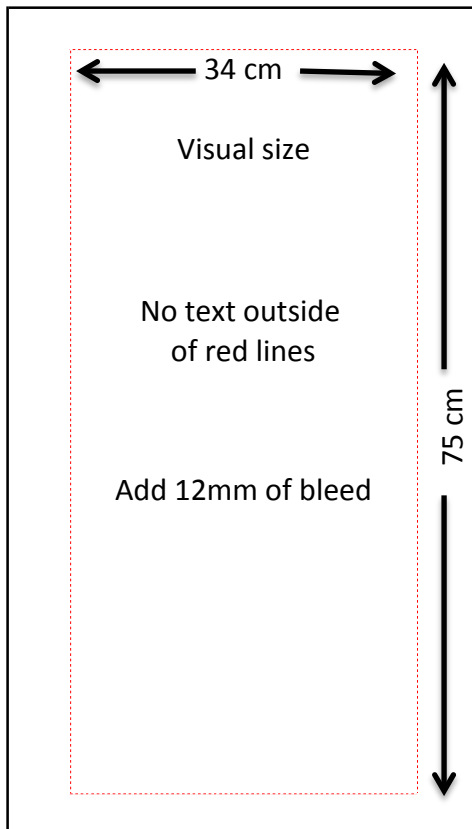

## Promotional table

2 Sides

Front

Red line 12mm from edge

Red line 12mm from edge

Visual size is indicated in red