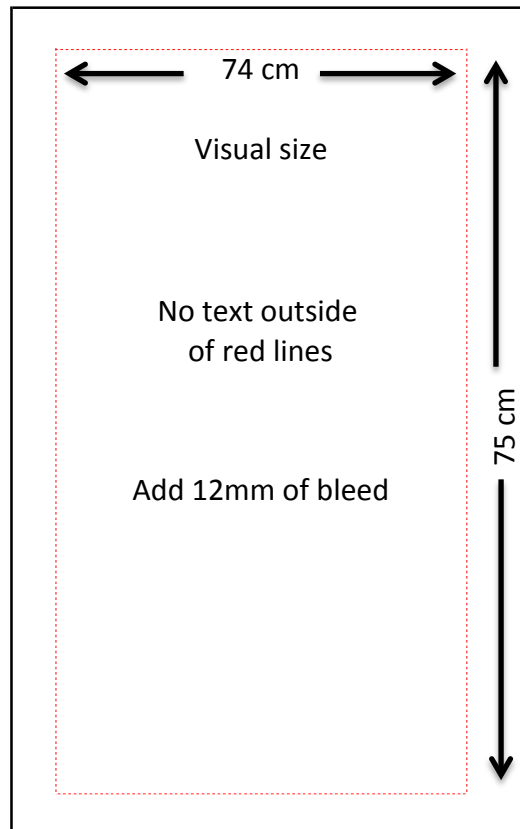

## Promotional table

2 Sides

Front

Red line 12mm from edge

Red line 12mm from edge

Visual size is indicated in red