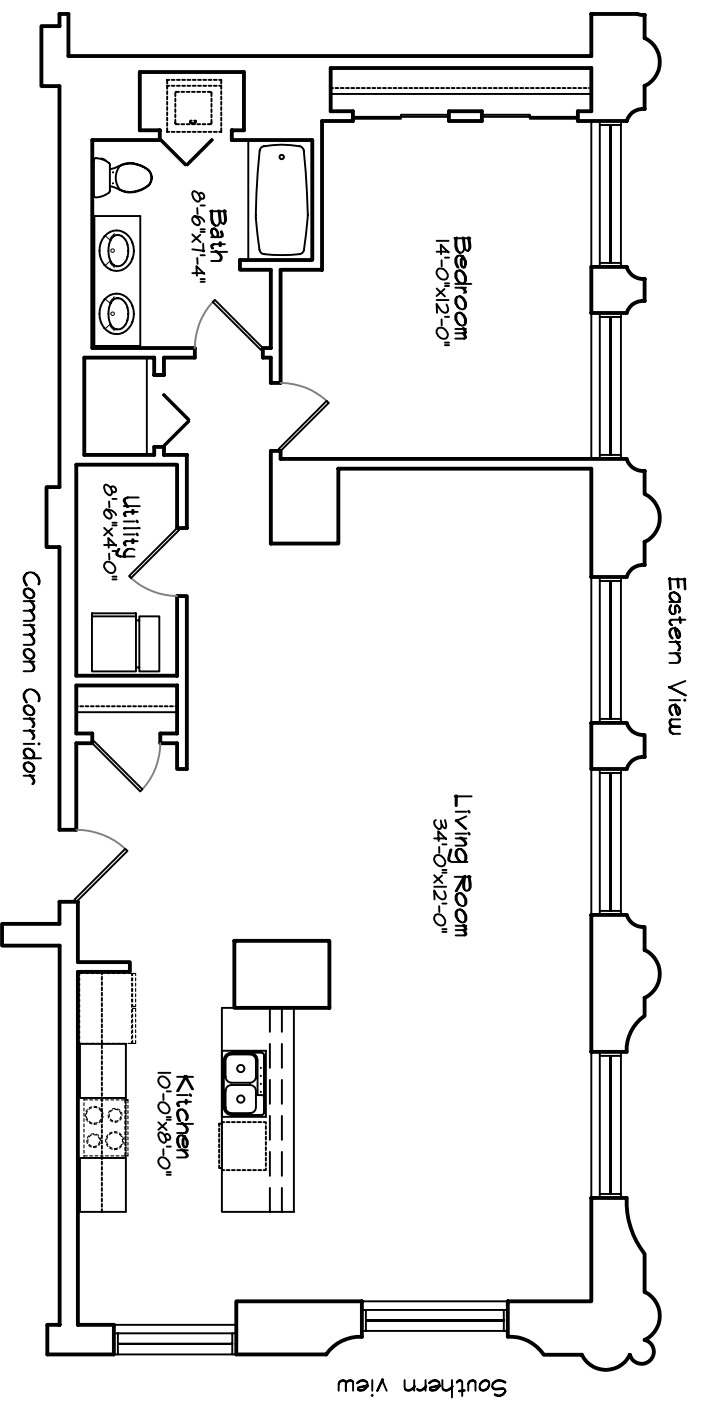

PLANKINTON LOFT APARTMENTS - 3rd FLOOR

Unit #313 = 1165 sq ft
One Bedroom, 1 Bath

Scale : 1/8" = 1'-0"
Square Footage taken from center of corridor/party walls
to exterior of furred walls.