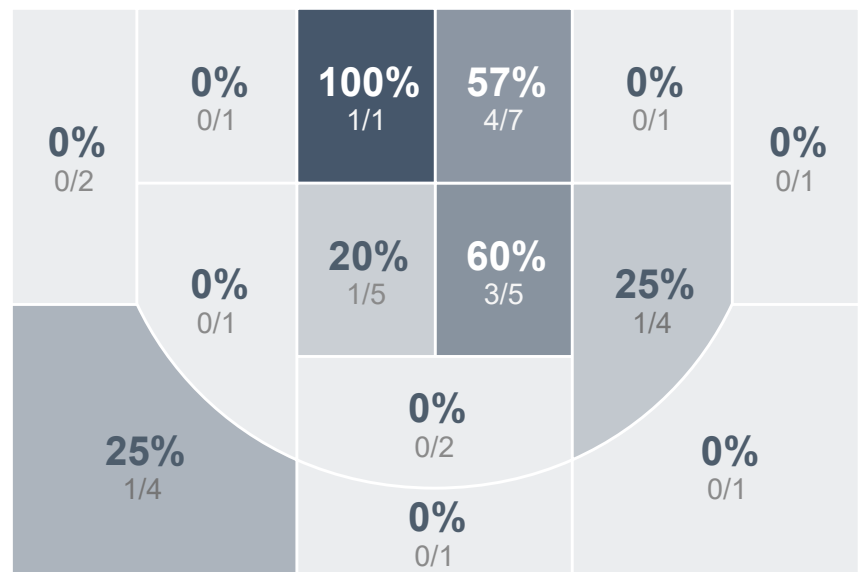

Williston High School