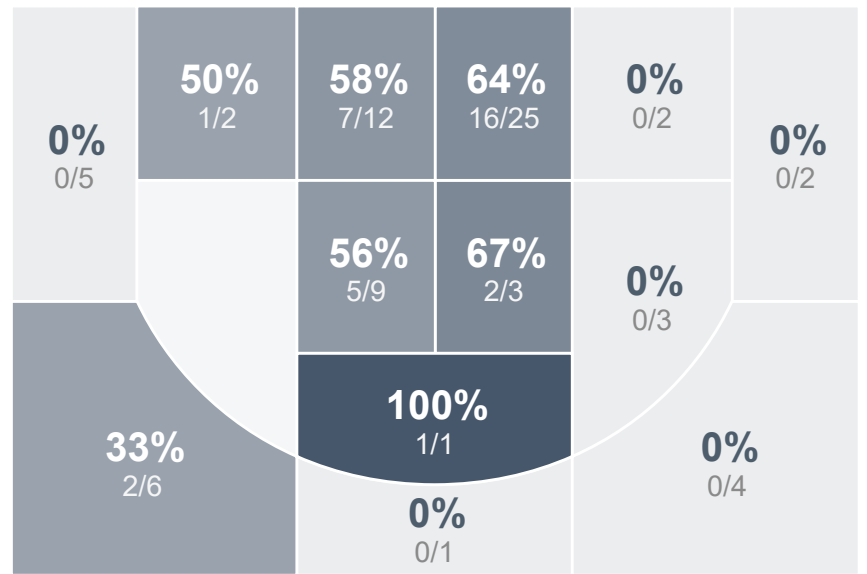

LEGACY GIRLS VARSITY