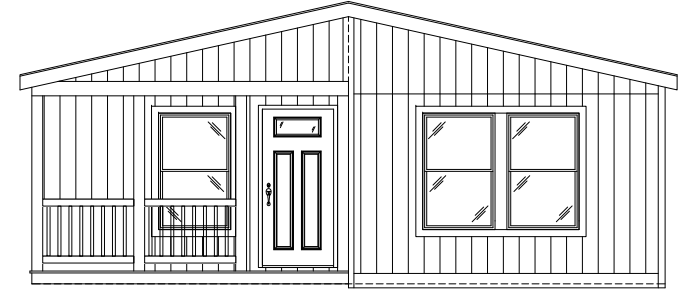

TEMPO
JOHNNY B GOODE
55TMP28523BH
26'-8" x 52'-0"
APPROX 1,320 SQ. FT.

FRONT SIDEWALL

FRONT ENDWALL
UPGRADE OPTIONAL
HITCH END ELEVATION

OPTIONAL FRONT ENDWALL
WITH ACCENT AREAS

REAR ENDWALL

REAR SIDEWALL