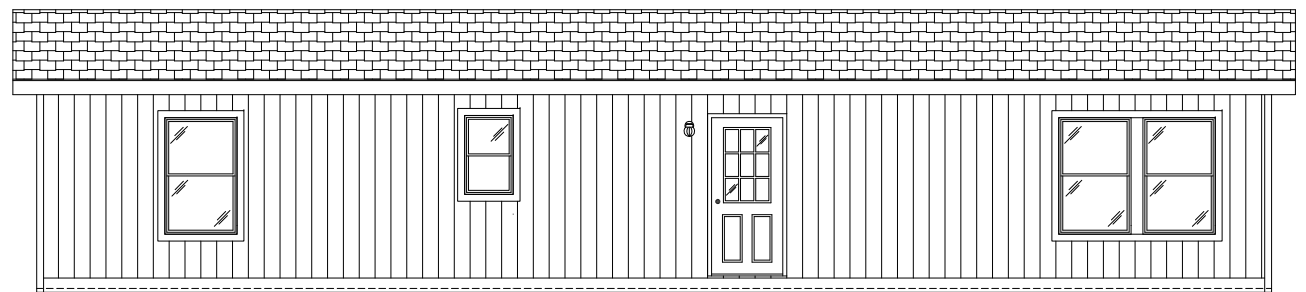

TEMPO
JOHNNY B GOODE
55TMP28523BH
26'-8" x 52'-0"
APPROX 1,320 SQ. FT.

FRONT SIDEWALL

FRONT ENDWALL
UPGRADE OPTIONAL
HITCH END ELEVATION

OPTIONAL FRONT ENDWALL
WITH ACCENT AREAS

REAR ENDWALL

REAR SIDEWALL