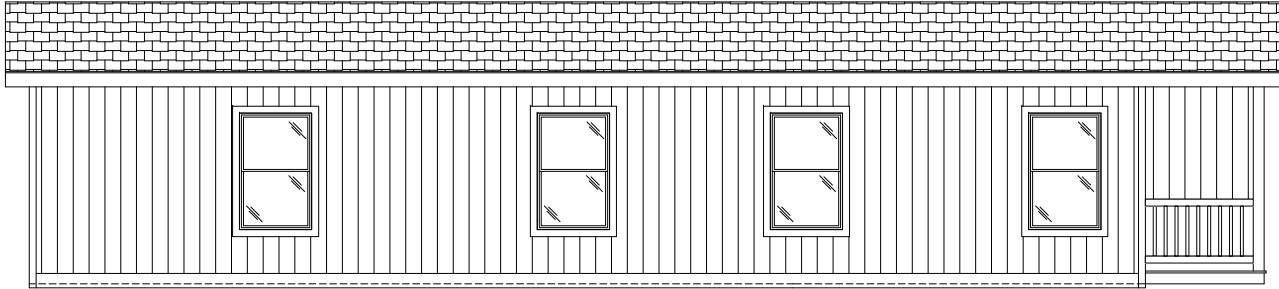

TEMPO
JOHNNY B GOODE
55TMP28523BH
26'-8" x 52'-0"
APPROX 1,320 SQ. FT.

FRONT SIDEWALL

FRONT ENDWALL
UPGRADE OPTIONAL
HITCH END ELEVATION

OPTIONAL FRONT ENDWALL
WITH ACCENT AREAS

REAR ENDWALL

REAR SIDEWALL