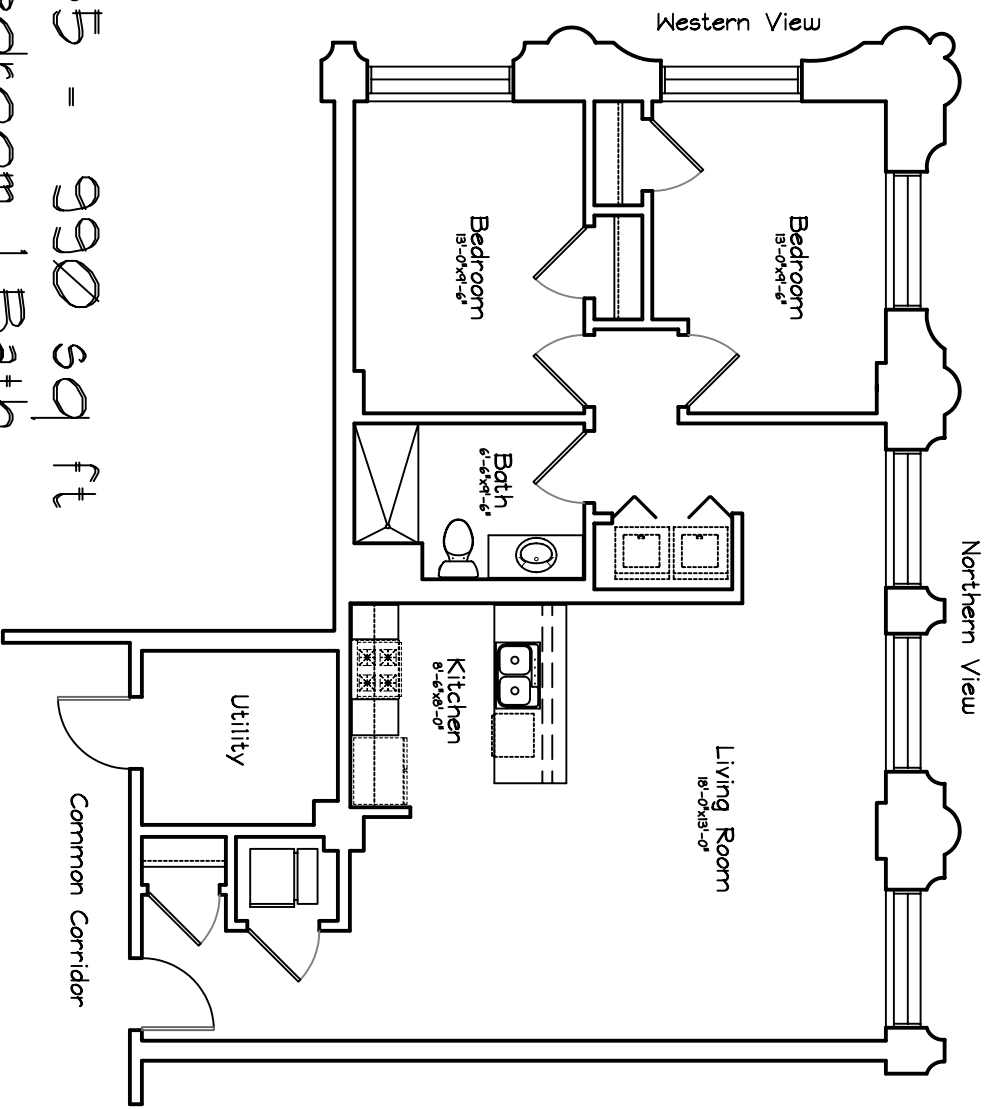

PLANKINTON LOFT APARTMENTS - 4th FLOOR

Unit #455 - 990 sq ft
Two Bedroom, 1 Bath

Scale : 1/8" = 1'-0"

Square Footage taken from center of corridor/party walls to exterior of furred walls.