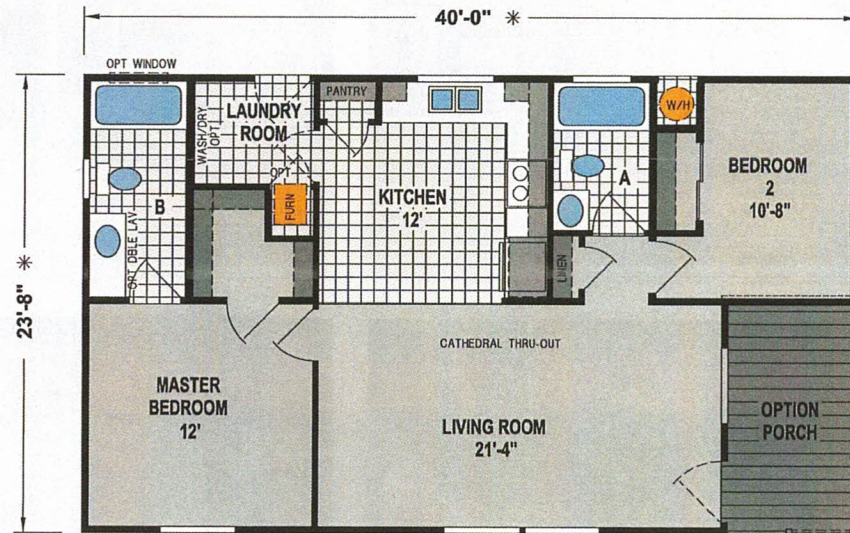

AMBER COVE
K610CTB

2 BED-2 BATH
867 SQ. FT.

OPTION 60" SHOWER

OPTION BAY

ALTERNATE
DOOR
LOCATION