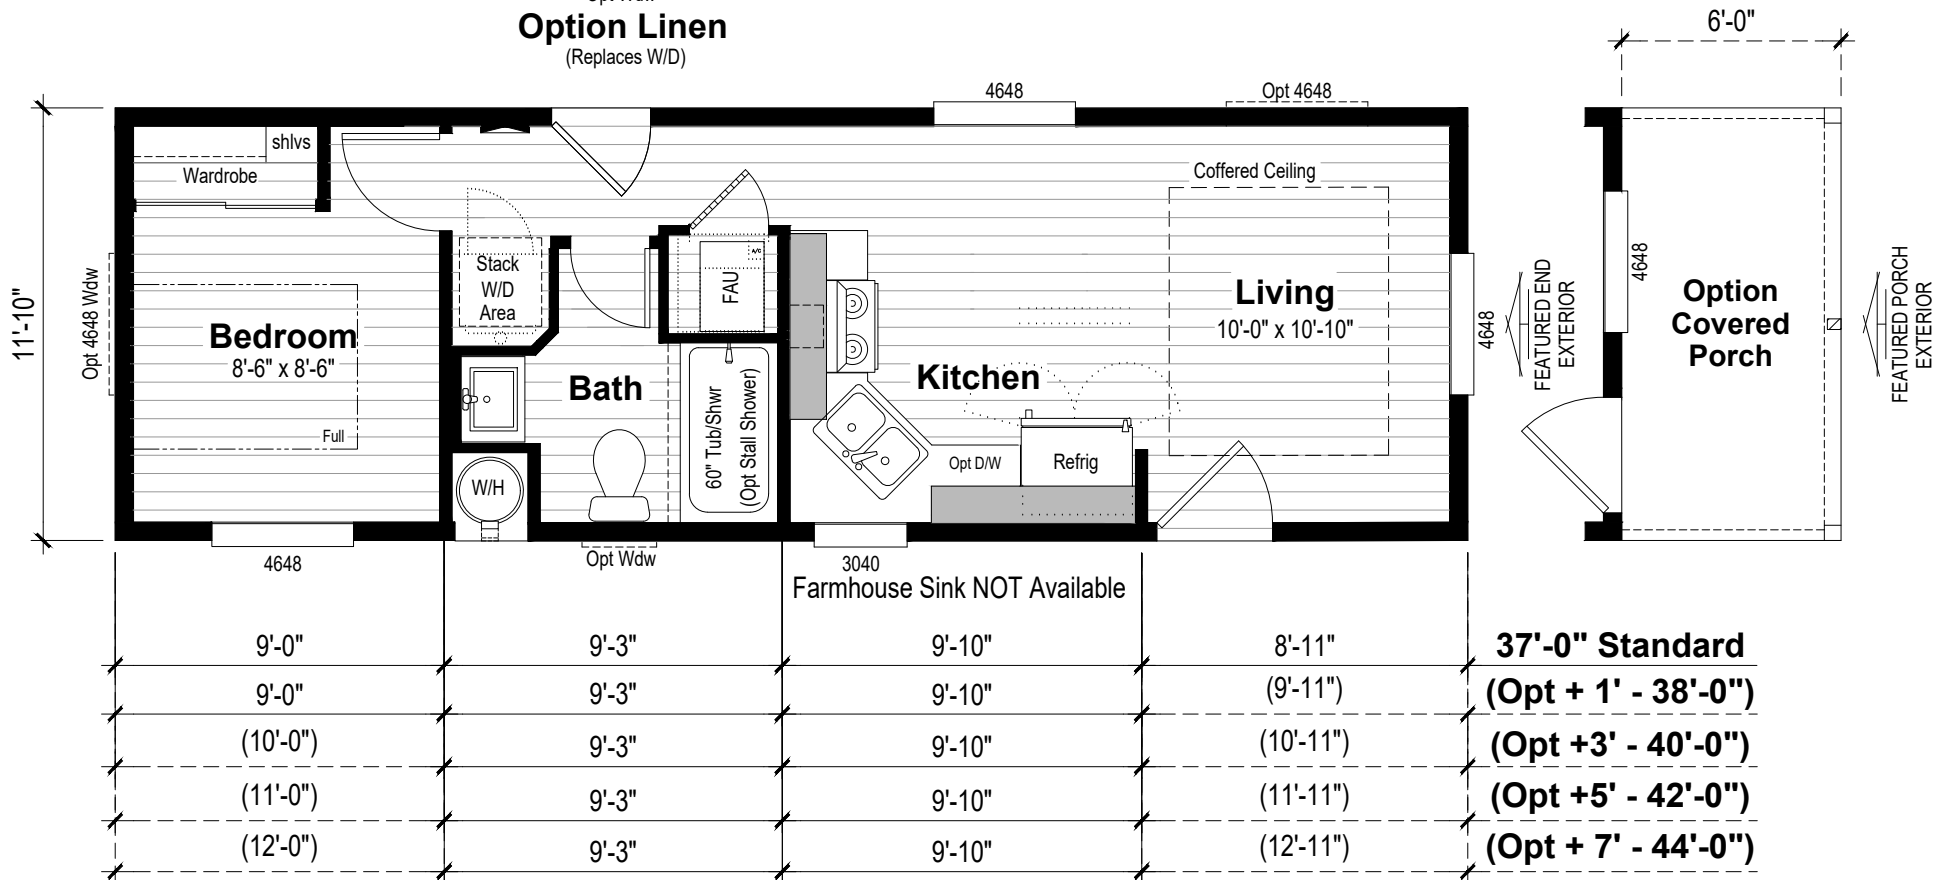

# Golden Pacific II Seaside

**Option Linen**  
(Replaces W/D)

Square Footage:  
 12x37 = 438 Sq. Ft.  
 12x38 = 450 Sq. Ft.  
 12x40 = 473 Sq. Ft.  
 12x42 = 497 Sq. Ft.  
 12x44 = 521 Sq. Ft.

MHC Community Floorplan  
**NEW GPII-1237-1B**  
 (2.2) 1.07.21 dh