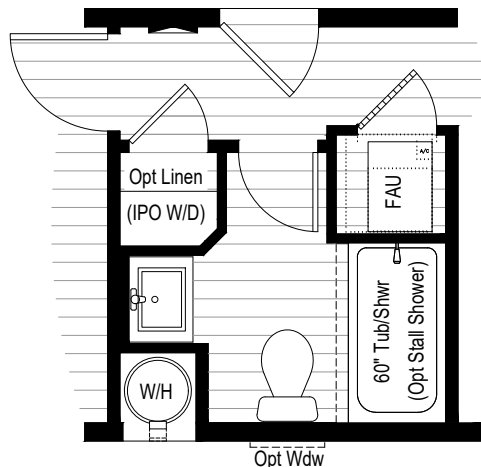

# Golden Pacific II Seaside

**Option Linen**  
(Replaces W/D)

Square Footage:  
 12x37 = 438 Sq. Ft.  
 12x38 = 450 Sq. Ft.  
 12x40 = 473 Sq. Ft.  
 12x42 = 497 Sq. Ft.  
 12x44 = 521 Sq. Ft.

MHC Community Floorplan  
**NEW GPII-1237-1B**  
 (2.2) 1.07.21 dh