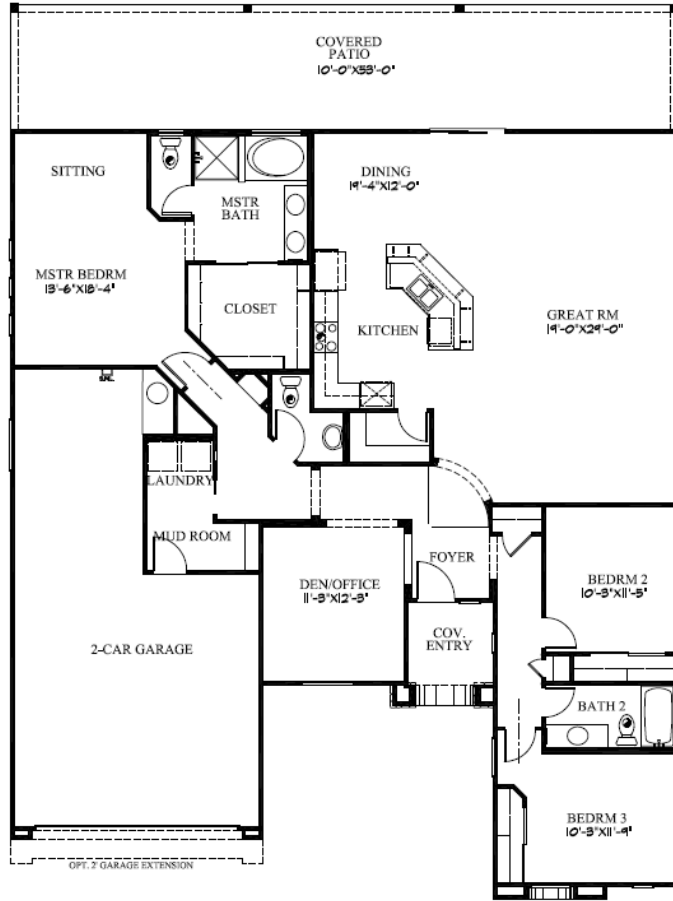

# Sage Brook

2135 Sq. Ft.

### Available Options

- Extended Full Patio
- Guest Suite @ Tandem Garage
- Casita
- Gourmet Kitchen with Butterfly Island
- 3/4 Bath ILO Powder Bath
- Garage Extensions
- Custom Options Available

Elevation "A"

Elevation "B"