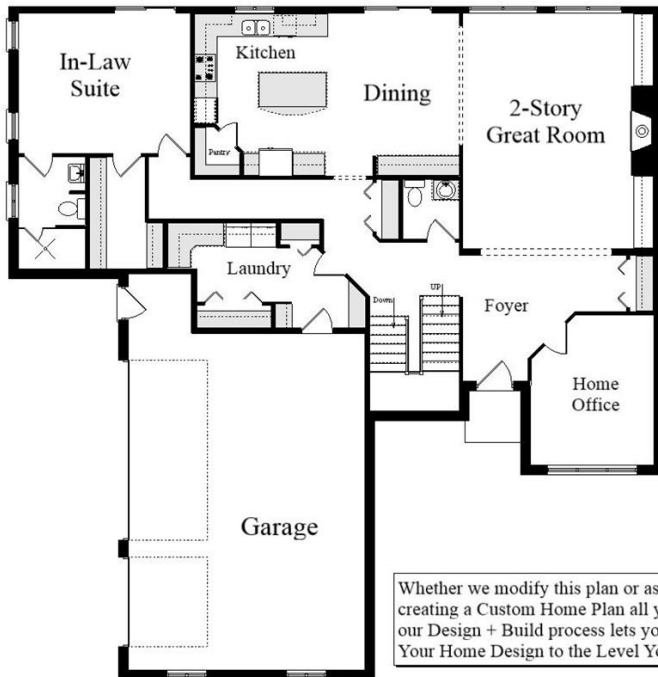

## Design + Build = Your Best Value

Plan 2411-MG  
3265 Sq.Ft.

Copyright © 2024 Kraus Design Build  
All Rights Reserved

The **Kraus** Company  
DESIGN BUILD

248-972-5549

www.krausbuild.com

Whether we modify this plan or assist you in creating a Custom Home Plan all your own, our Design + Build process lets you take Your Home Design to the Level You Choose.

The **Kraus** Company  
Plans