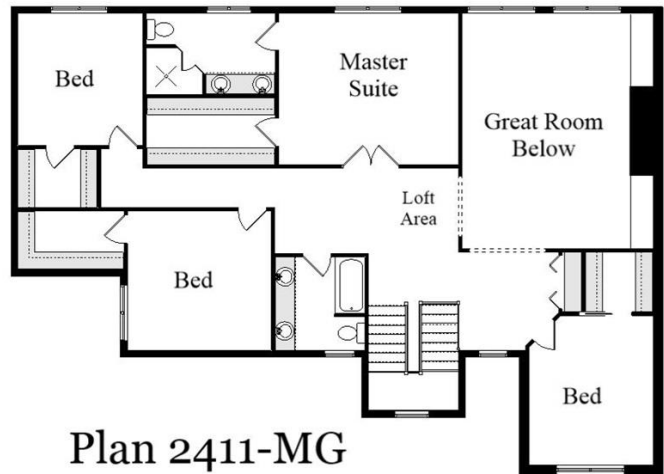

## Design + Build = Your Best Value

Plan 2411-MG  
3265 Sq.Ft.

Copyright © 2024 Kraus Design Build  
All Rights Reserved

The **Kraus** Company  
DESIGN BUILD

248-972-5549

www.krausbuild.com

Whether we modify this plan or assist you in creating a Custom Home Plan all your own, our Design + Build process lets you take Your Home Design to the Level You Choose.