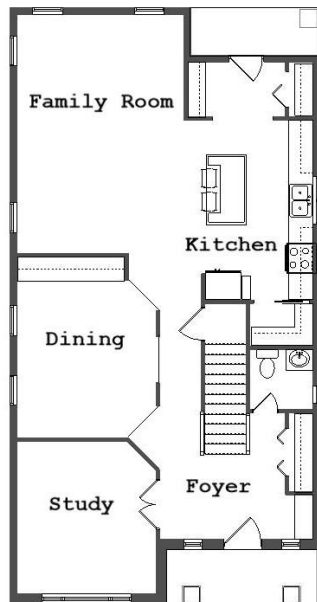

Your Land Your Style Your Home Your Way

Design + Build = Your Best Value

In Town 4024
2405 Sq.Ft.

Copyright © 2018 Kraus Design
All Rights Reserved
40 x 135 Foot Lot

The **Kraus** Company
DESIGN BUILD

248-972-5549