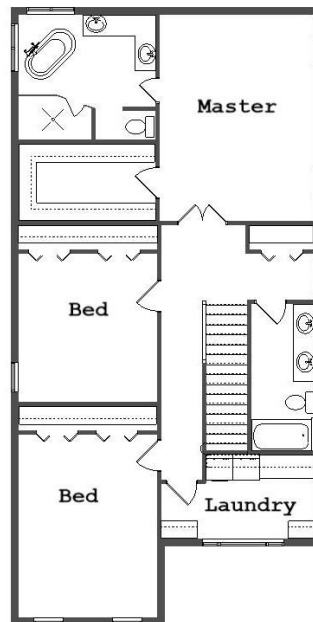

Your Land Your Style Your Home Your Way

Design + Build = Your Best Value

In Town 4024
2405 Sq.Ft.

Copyright © 2018 Kraus Design
All Rights Reserved
40 x 135 Foot Lot

The **Kraus** Company
DESIGN BUILD

248-972-5549