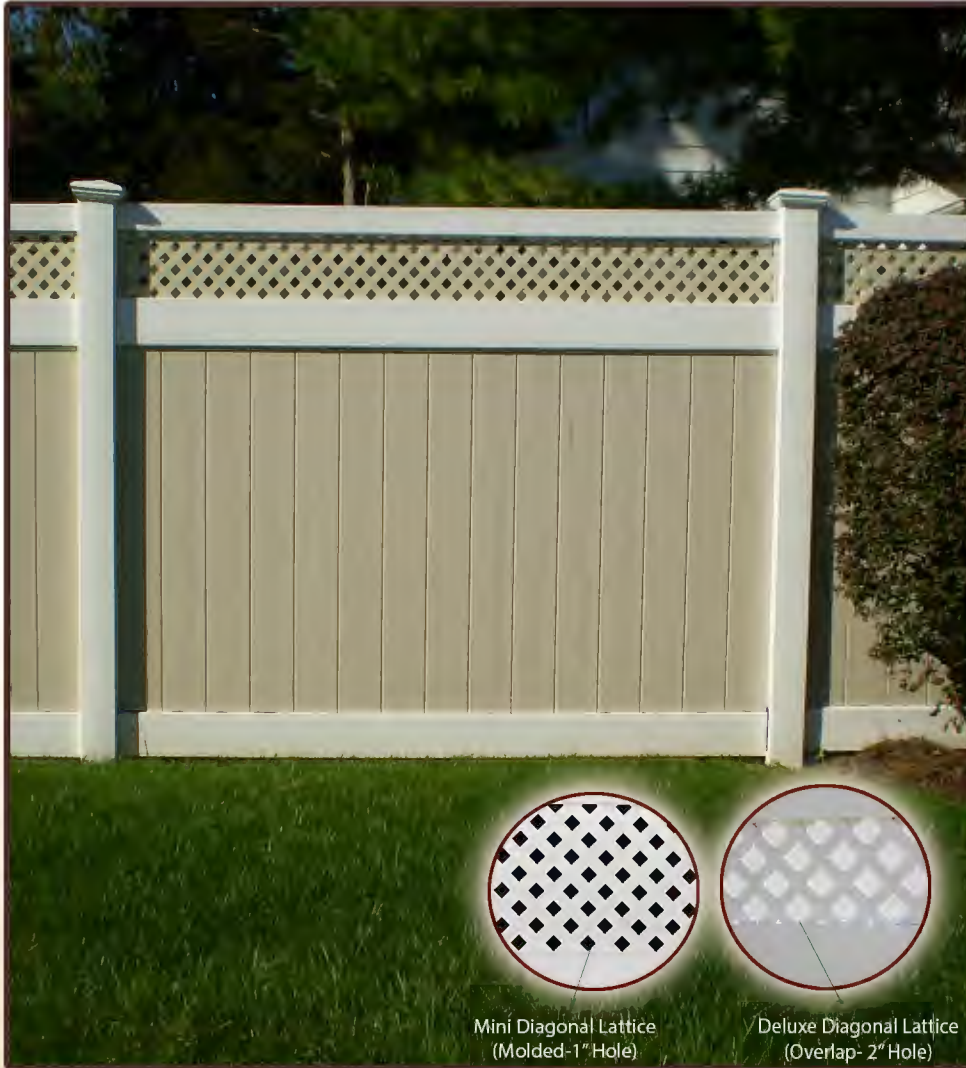

WOOD & VINYL FENCE
INTERSTATE
VISIONS
SIMPLY THE BEST SINCE 1987

Privacy Styles

The Oklahoma style is the most commonly sold vinyl fence style for its diverse applications and maximum privacy. These sections are manufactured with our full privacy interlocking tongue & groove board and heavy duty 2"x6" steel reinforced bottom rail. We offer the Oklahoma fence and matching gate in scalloped and crowned designs.

The Oklahoma Privacy styles are available in heights ranging from 3 to 8' feet high.

Oklahoma Solid

Oklahoma Walk Gate with Crowned Top Rail

Oklahoma Double Drive Gate

Oklahoma Solid

Available In:

*Colors may vary
See Back cover for larger color samples

Two Tone Oklahoma Solid with Crowned Top Rail

Oklahoma Solid with a Scalloped Top Rail

Oklahoma Privacy with Lattice

The Oklahoma with Lattice topper style is a very popular style for its classic look. We offer the lattice topper in both square & diagonal patterns with 1" mini or 2" deluxe spacings. This topper comes standard as a 12" high topper, but is also available in 18", 24" and custom heights. The bottom of these sections are manufactured with our full privacy tongue & groove boards. We offer the Oklahoma with Lattice topper style fence and gate in scalloped and crowned designs.