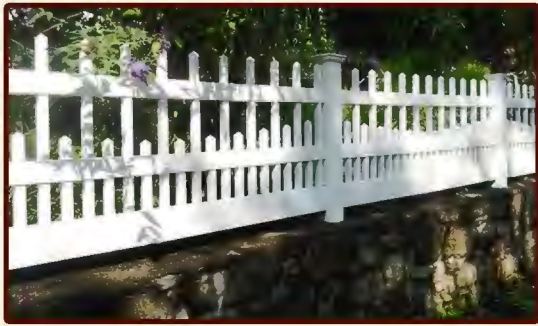

WOOD & VINYL FENCE
INTERSTATE
VISIONS
SIMPLY THE BEST SINCE 1987

Privacy Styles

The Oklahoma style is the most commonly sold vinyl fence style for its diverse applications and maximum privacy. These sections are manufactured with our full privacy interlocking tongue & groove board and heavy duty 2"x6" steel reinforced bottom rail. We offer the Oklahoma fence and matching gate in scalloped and crowned designs.

South Carolina

The South Carolina section comes standard 2" spaced but can be modified with narrower spacing for pool enclosures or wider if necessary. We offer the South Carolina fence and matching gate in straight, scalloped and crowned designs.

7/8" x 3" Picket with Dog Ear Cap

South Carolina with Alternating Crown & Scallop

South Carolina Straight

South Carolina Scalloped

Additional Picket Styles

Arizona

Alabama (Attached Picket)

Louisiana (Attached Picket)

Kansas

Kansas with Optional High Rail

Washington

1" Picket with Fleur De Lis Cap

Post & Rail

Post & Rail is an affordable option for dividing large properties, great along road ways and as a corral for horses and livestock. All three of our Post & Rail styles are available in 2-Rail, 3-Rail, and 4-Rail fencing.