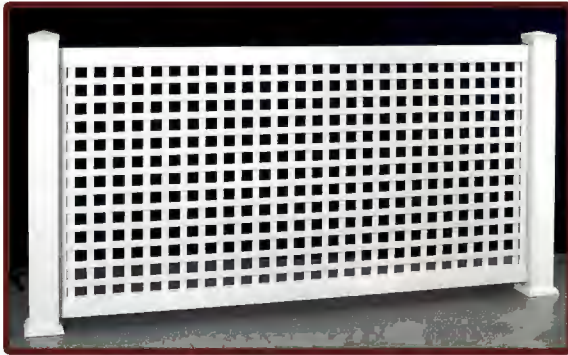

Two Tone Oklahoma Solid with Crowned Top Rail

Oklahoma Solid with a Scalloped Top Rail

Oklahoma Privacy with Lattice

The Oklahoma with Lattice topper style is a very popular style for its classic look. We offer the lattice topper in both square & diagonal patterns with 1" mini or 2" deluxe spacings. This topper comes standard as a 12" high topper, but is also available in 18", 24" and custom heights. The bottom of these sections are manufactured with our full privacy tongue & groove boards. We offer the Oklahoma with Lattice topper style fence and gate in scalloped and crowned designs.

Two Tone South Dakota

South Dakota with Scalloped Closed Spindle Topper

South Dakota with Scalloped Open Spindle Topper

South Dakota Walk Gate with Mini Diagonal Lattice Topper

Colorado

Colorado is manufactured with a 6" wide board and a heavy duty 3.5"x3.5" steel reinforced bottom rail.

Colorado

Colorado Walk Gate with Deluxe Square Lattice Topper

Colorado with Scalloped Open Spindle Topper

Additional Semi-Privacy Styles

California and New Jersey styles have 3rd center or high rail on heights of 5 1/2' or greater.

California

New Jersey

Texas With High Rail

Deluxe Square Lattice

Deluxe Diagonal Lattice

Topper Styles

Styles that can be customized with a Topper:

- Oklahoma Privacy
- South Dakota Semi-Privacy
- Colorado Semi-Privacy