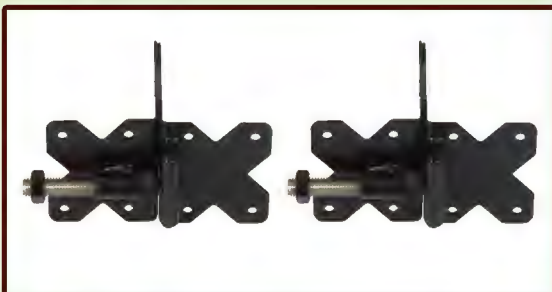

Flat Board (4-Rail)

Available In:

Diamond (2-Rail)

Available In:

*Colors May Vary

Cross Buck (2-Rail)

Hardware

All of our hardware is available in White or Black, to match any of our fence colors. We also carry select items in copper to compliment our Cedar Grain color.

Standard Latch

Set of Standard Hinges
*Hinges are available with or without a spring

Key Latch

Pool Code Lock

Post Cap Designs

New England

Traditional

Federation