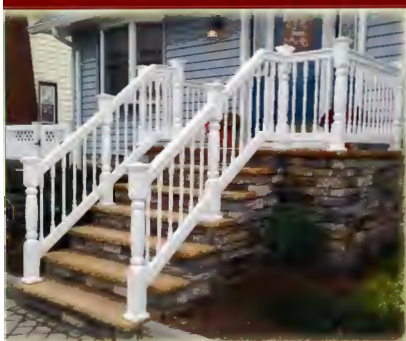

WOOD & VINYL FENCE
INTERSTATE

VISIONS

SIMPLY THE BEST SINCE 1987

YOUR VINYL SPECIALISTS

Made in USA

About Interstate

Interstate Wood & Vinyl Products manufactures our *Visions* vinyl fence line in Amityville, NY. Our products are distributed to a selected group of preferred fence contractors and distributors throughout the North East. Our goal is to deliver quality products which are designed to perform and meet your expectations for security and beauty now and into the future. Before you make a decision on the vinyl fence products you will be investing in for your home or business, ask your fence contractor to show you our product samples and see for yourself the Interstate difference.

The Interstate Difference

Diverse Product Line: Available in an extensive line of styles, heights and five different colors; white, tan, adobe, grey and cedar grain vinyl, our Visions fence line offers infinite combinations. Suitable for a wide range of vinyl fence, railing, and pool safety applications, Interstate can recommend the right fence for each and every project.

WOOD & VINYL FENCE
INTERSTATE
VISIONS
SIMPLY THE BEST SINCE 1987

Privacy Styles

The Oklahoma style is the most commonly sold vinyl fence style for its diverse applications and maximum privacy. These sections are manufactured with our full privacy interlocking tongue & groove board and heavy duty 2"x6" steel reinforced bottom rail. We offer the Oklahoma fence and matching gate in scalloped and crowned designs.