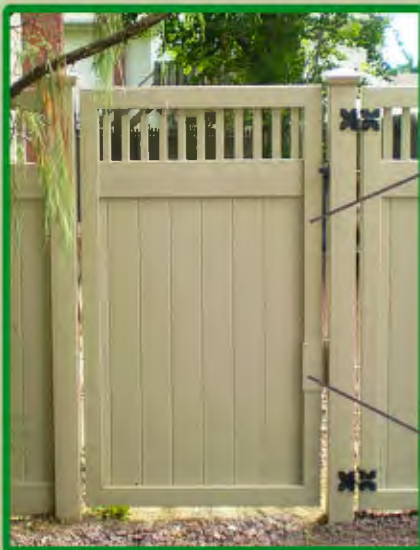

What Makes Our Vinyl Fence Better

Mid-Rail: All privacy styles with a topper are manufactured with a 2" x 6" double-ribbed mid-rail. This mid-rail with its ridge design is a key component for Interstate's interlocking fence sections.

Interlocking Panels: Our fence sections use an interlocking construction which locks the vertical boards into the bottom and mid-rail. Our patented 2" x 6" rails have a ridge feature that allows this interlocking system to reduce sections from knock-out and wind blowouts.

Gate Frame: Vinyl gates have always been an area of product failure within the vinyl fence industry. All of our gates are manufactured using our patented 3 1/2" x 3 1/2" gate master frame. Its double walled feature enables hardware screws to penetrate two layers of the frame, making for stronger connections and reducing screws from pulling out. This gate master design is structurally stronger than that of our competition's hollow or narrow gate frames. Bottom Line: Our gates last longer!