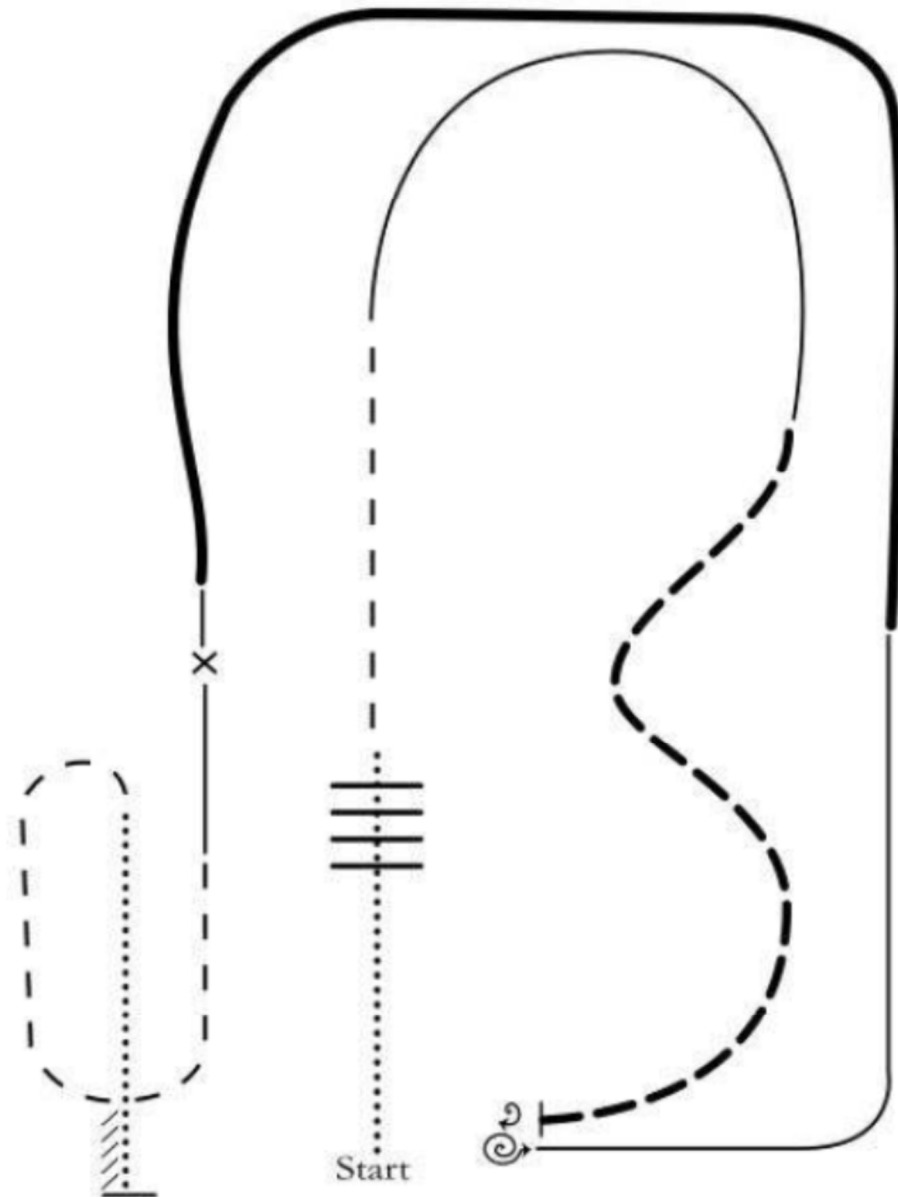

LUCAS OIL

AQHA

WORLD

CHAMPIONSHIP SHOW

Amateur Ranch Riding Prelims

1. Walk
2. Walk over logs
3. Trot
4. Right lead lope
5. Serpentine at extended trot, stop
6. 360° right, 1 1/2 left
7. Left lead lope
8. Extended lope around end
9. Slow to the lope, change leads
10. Trot
11. Walk
12. Stop and back

Note: The drawn description of this pattern is only intended for the general depictions of the pattern. Contestants should utilize the arena space to best exhibit their horses.