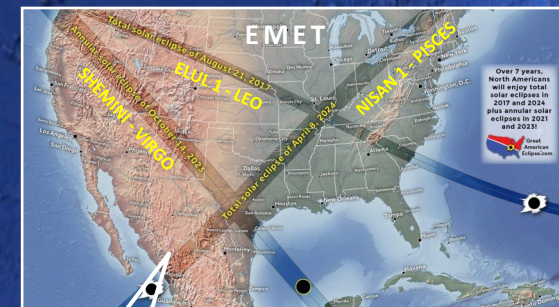

FROM USA

TEXAS TO MAINE BORDER

American Civil War Inference

1861-1865 Civil War in the United States between the North and the South.

= 1,861 Nautical Miles

Data SIO, NOAA, U.S. Navy, NGA, GEBCO
Image Landsat / Copernicus

PISCES

Echo of the Church Age 'Fish'
153

Mercury

Venus

Google Earth