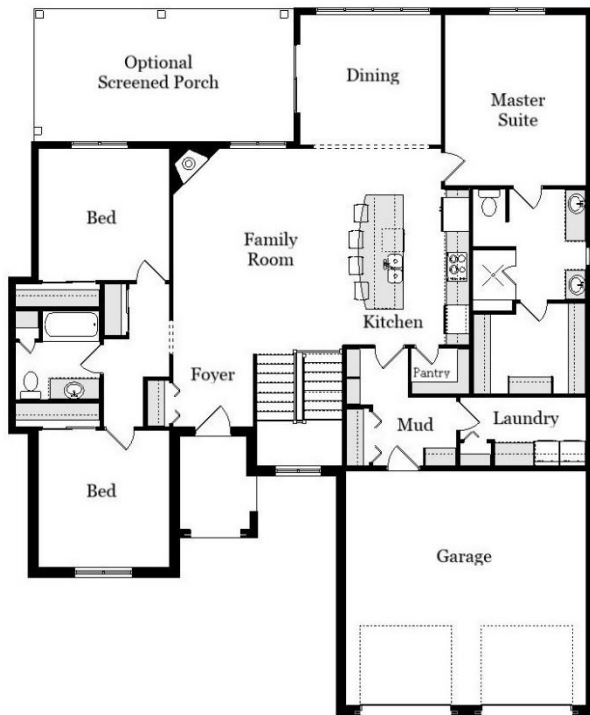

Your Land Your Style Your Home Your Way
Design + Build = Your Best Value

Aston Hill 1850 Sq. Ft.

Copyright © 2023
Kraus Design Build
All Rights Reserved

All Our Plans are Customizable
to Meet Your Needs

The **Kraus** Company
DESIGN BUILD

Setting the New Standard

Your Land Your Style Your Home Your Way
Design + Build = Your Best Value

Aston Hill LS
1850 Sq. Ft.

Copyright © 2023
Kraus Design Build
All Rights Reserved

All Our Plans are Customizable
to Meet Your Needs

The **Kraus** Company
DESIGN BUILD

Setting the New Standard