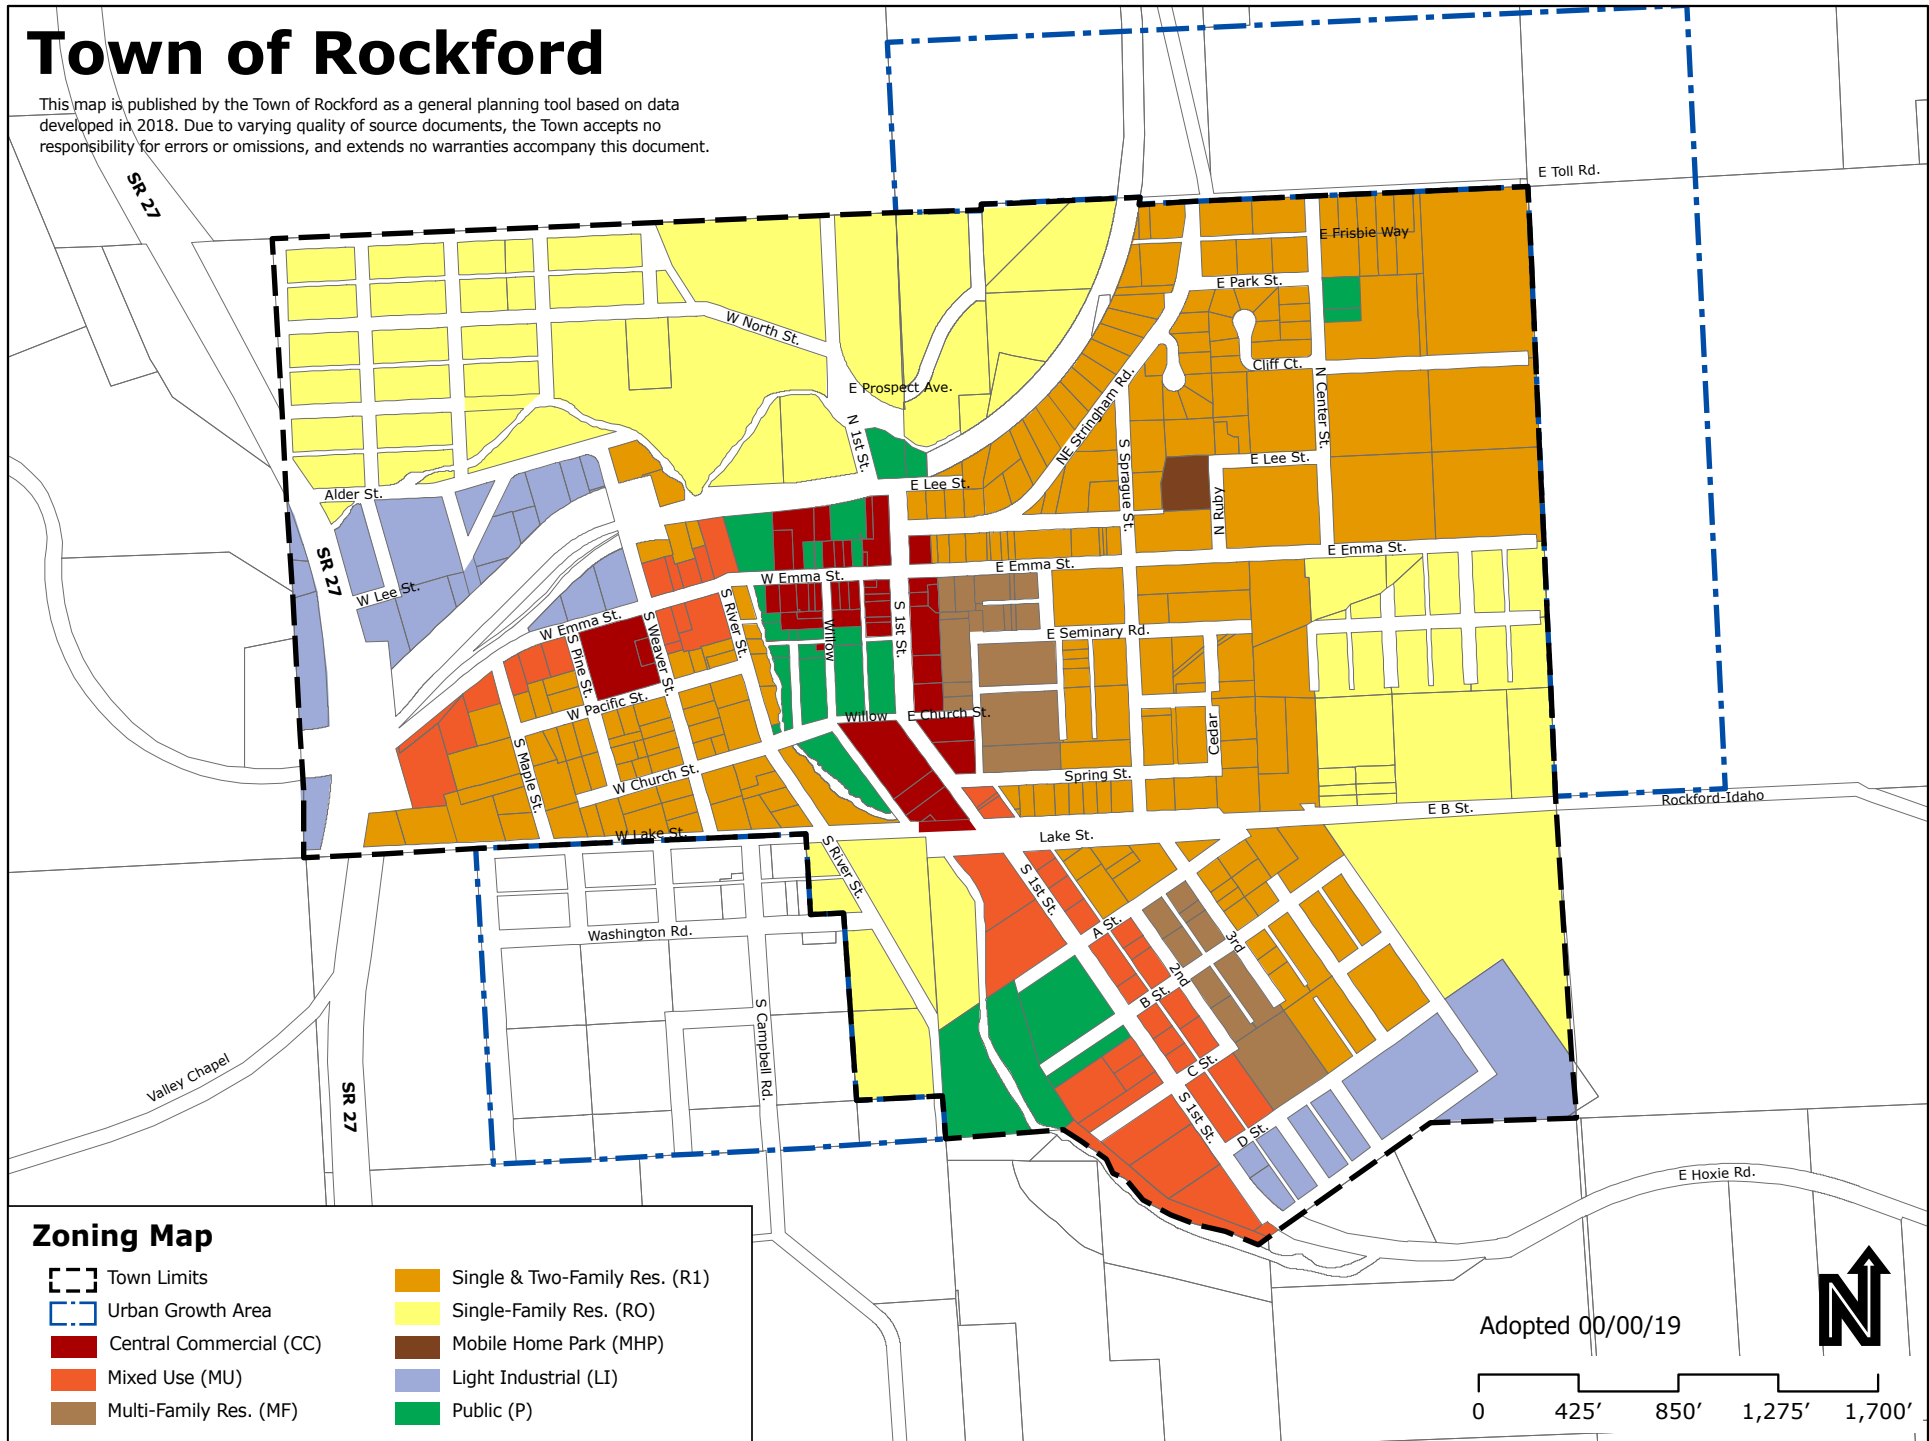

Town of Rockford

This map is published by the Town of Rockford as a general planning tool based on data developed in 2018. Due to varying quality of source documents, the Town accepts no responsibility for errors or omissions, and extends no warranties accompany this document.

Zoning Map

- Town Limits
- Urban Growth Area
- Central Commercial (CC)
- Mixed Use (MU)
- Multi-Family Res. (MF)
- Single & Two-Family Res. (R1)
- Single-Family Res. (RO)
- Mobile Home Park (MHP)
- Light Industrial (LI)
- Public (P)