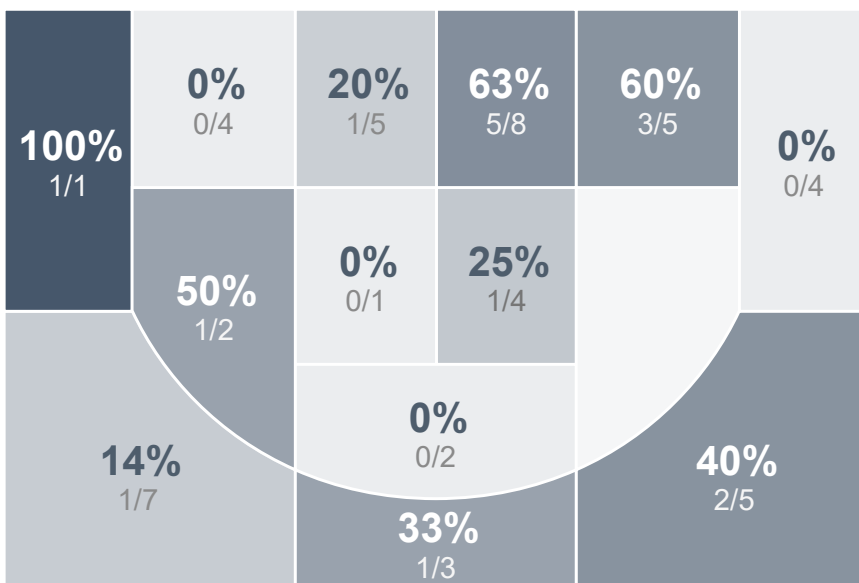

Williston High School