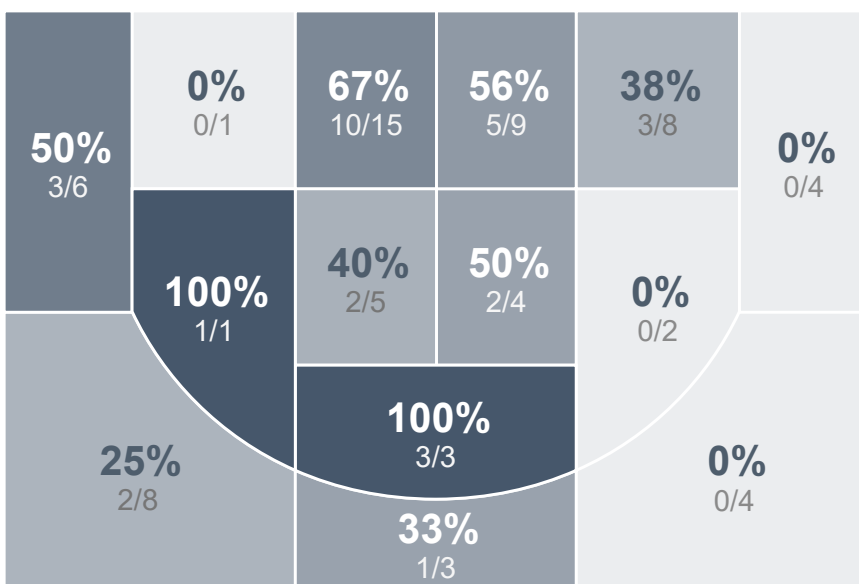

Girls' Varsity Basketball