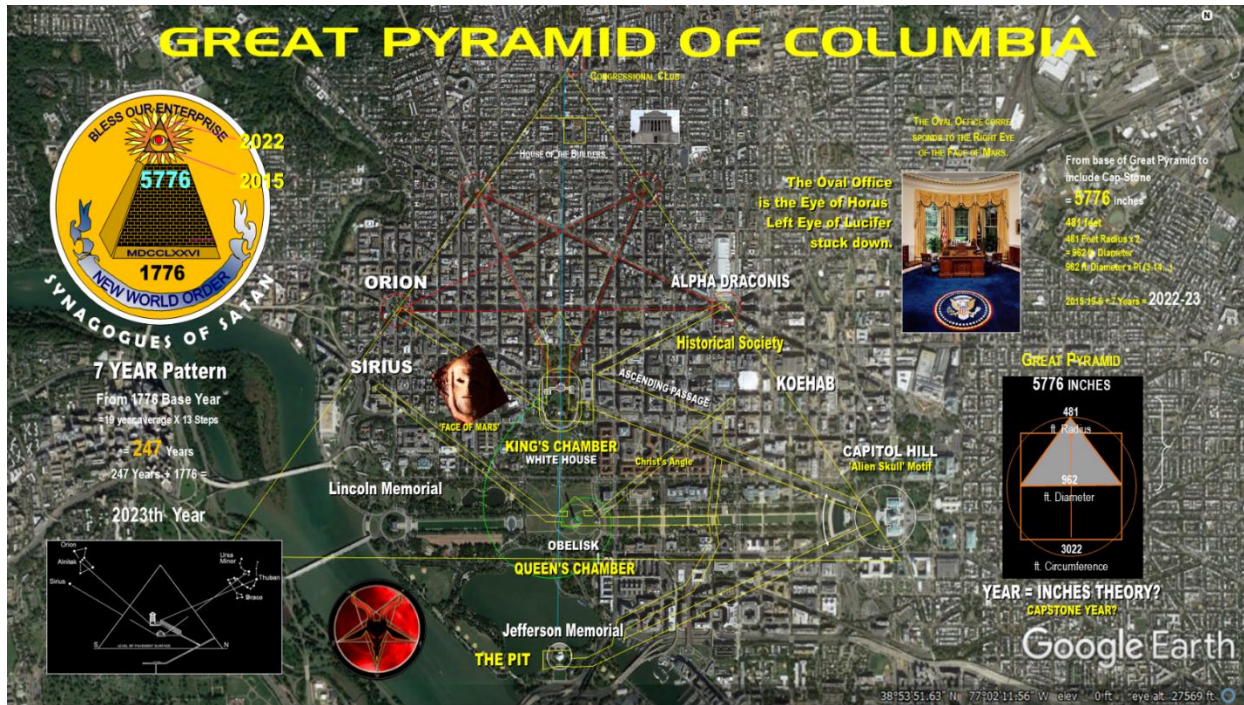

#### **GREAT PYRAMID PATTERNS**

<https://nebula.wsimg.com/db371b355078f3d4eac28edb7629b1a9?AccessKeyId=D40106E1331C24ABD7C3&disposition=0&alloworigin=1>

Videos

Ancient Aliens: Great Pyramid's Shocking Precision (Season 12) | History

<https://www.youtube.com/watch?v=dDgr4uvet-g>

Speed of Light is the same NUMBER as The Great Pyramid Coordinates

[https://www.youtube.com/watch?v=aU\\_nLVcchFg](https://www.youtube.com/watch?v=aU_nLVcchFg)