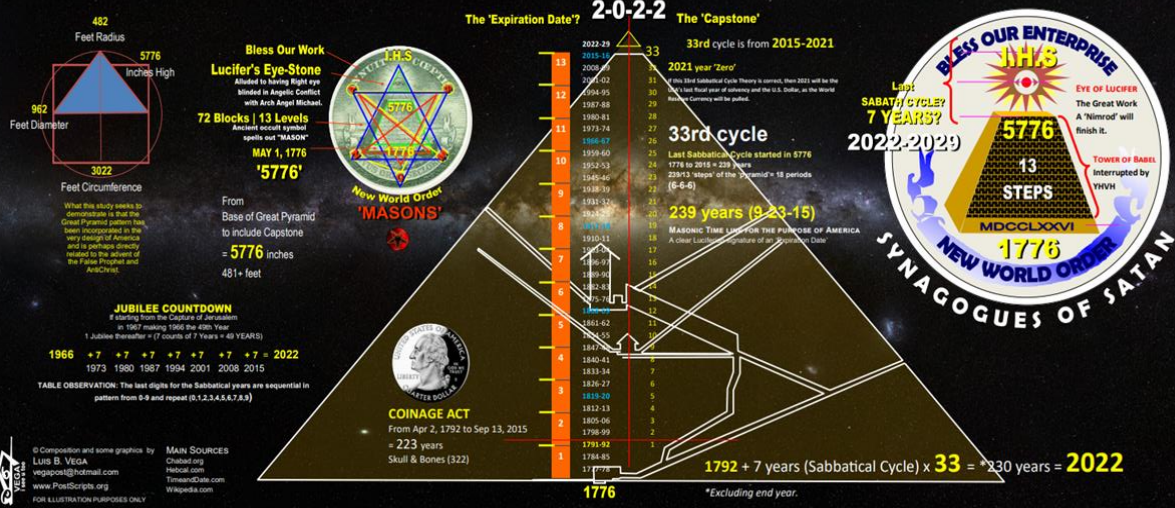

AMERICAN EXPIRATION DATE

33RD SABBATICAL CYCLE COUNTDOWN TO END OF THE AMERICAN WORLD ORDER