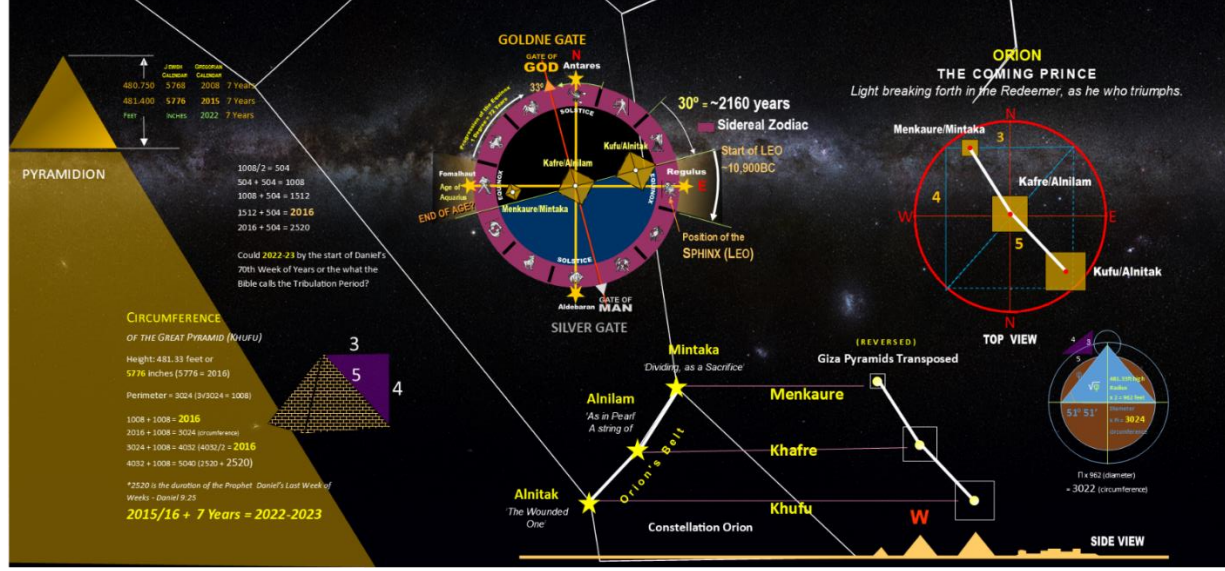

GIZA TIME CLOCK OF EPOCHS

MYSTERIES OF THE PYRAMID CLOCK ANNOUNCING A NEW TIME