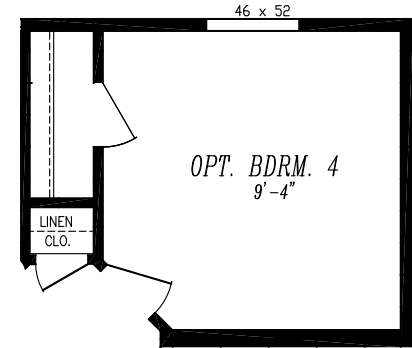

MAJESTIC COLLECTION

"THE SHASTA" 9592-S

26'-8" x 74'-0" APPROX. 1,969 SQ. FT.

OPT. 4TH BDRM.

DOUBLE REFER. OPTION

REQUIRES ADDITIONAL EXT. DOOR