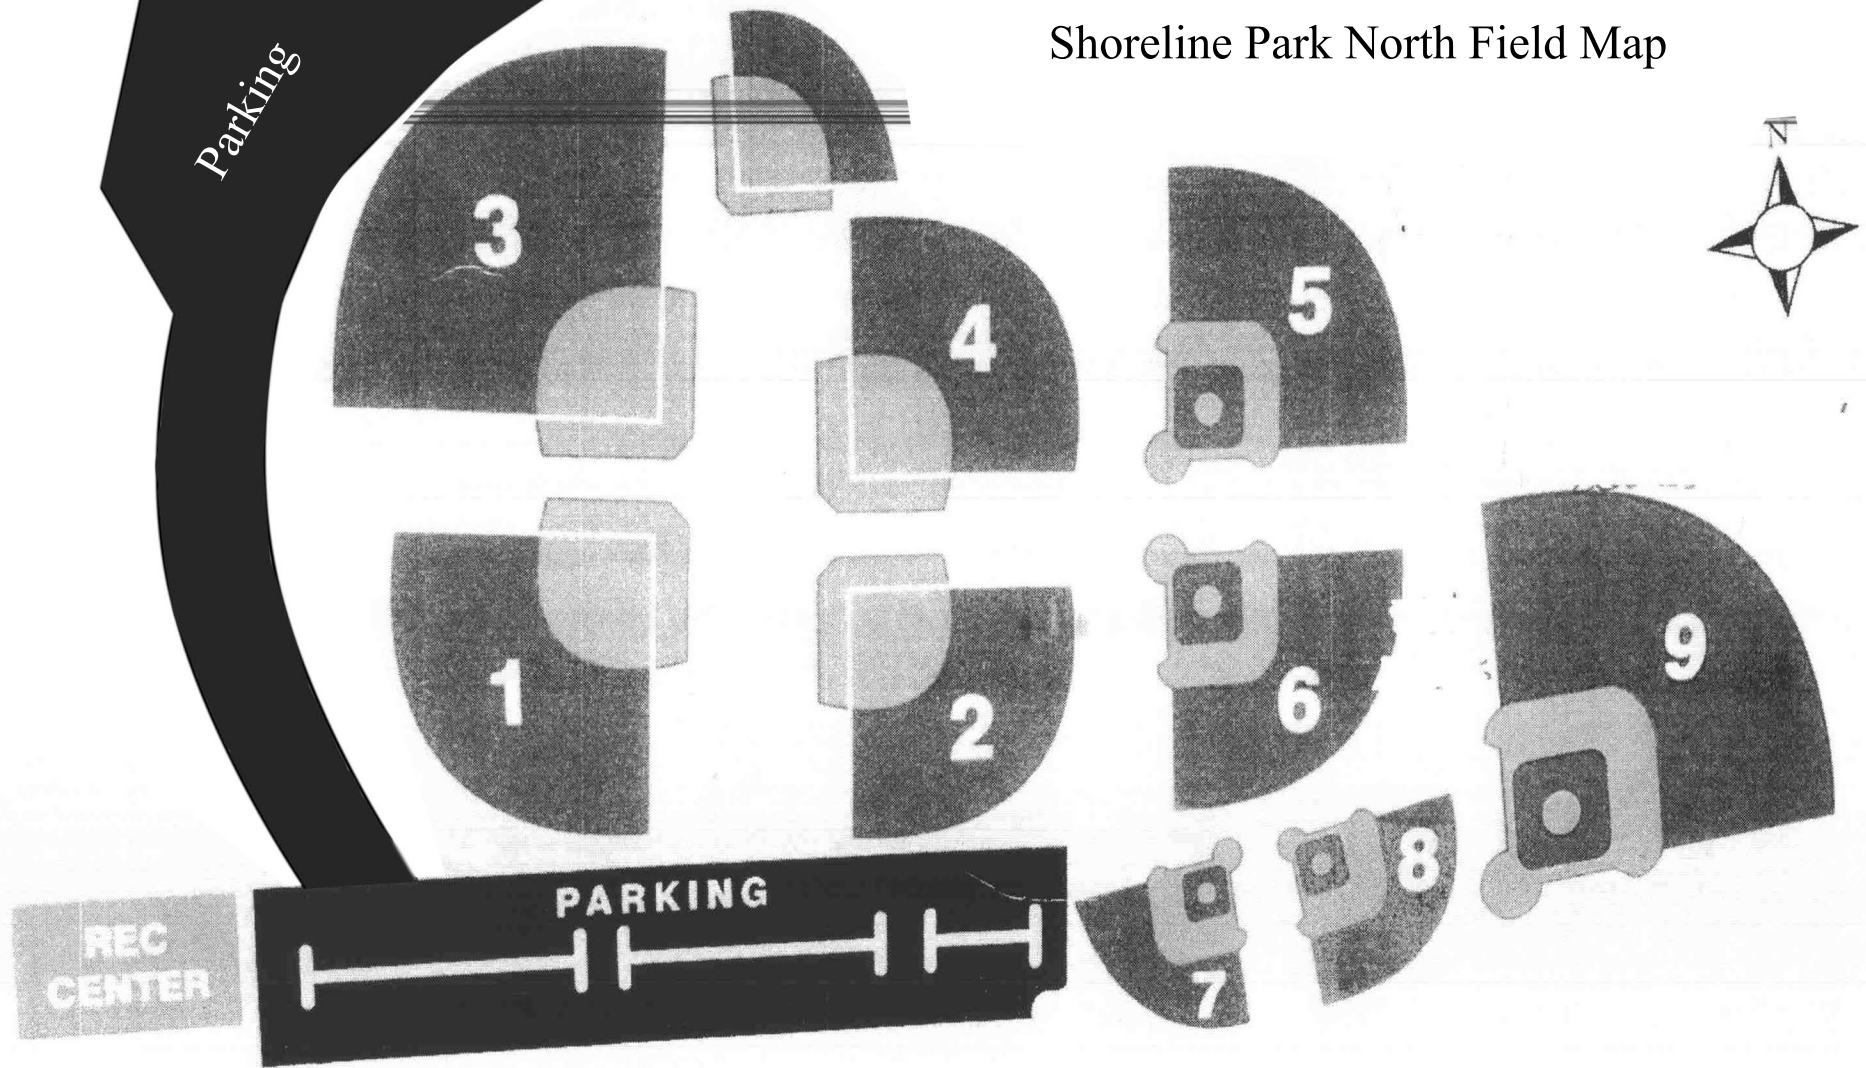

Shoreline Park North Field Map

Shoreline Drive

Directions to U15 Field

The GBSA U15 fields are right off of Hwy 98! You can access by parking at Elementary school or take bus road off of Hwy 98 that goes behind the field. That road is first right after the Gulf Breeze Chamber of Commerce. The field sits to the right of the elementary school if you are facing it from Hwy 98. You will see the goals out there from Hwy 98.