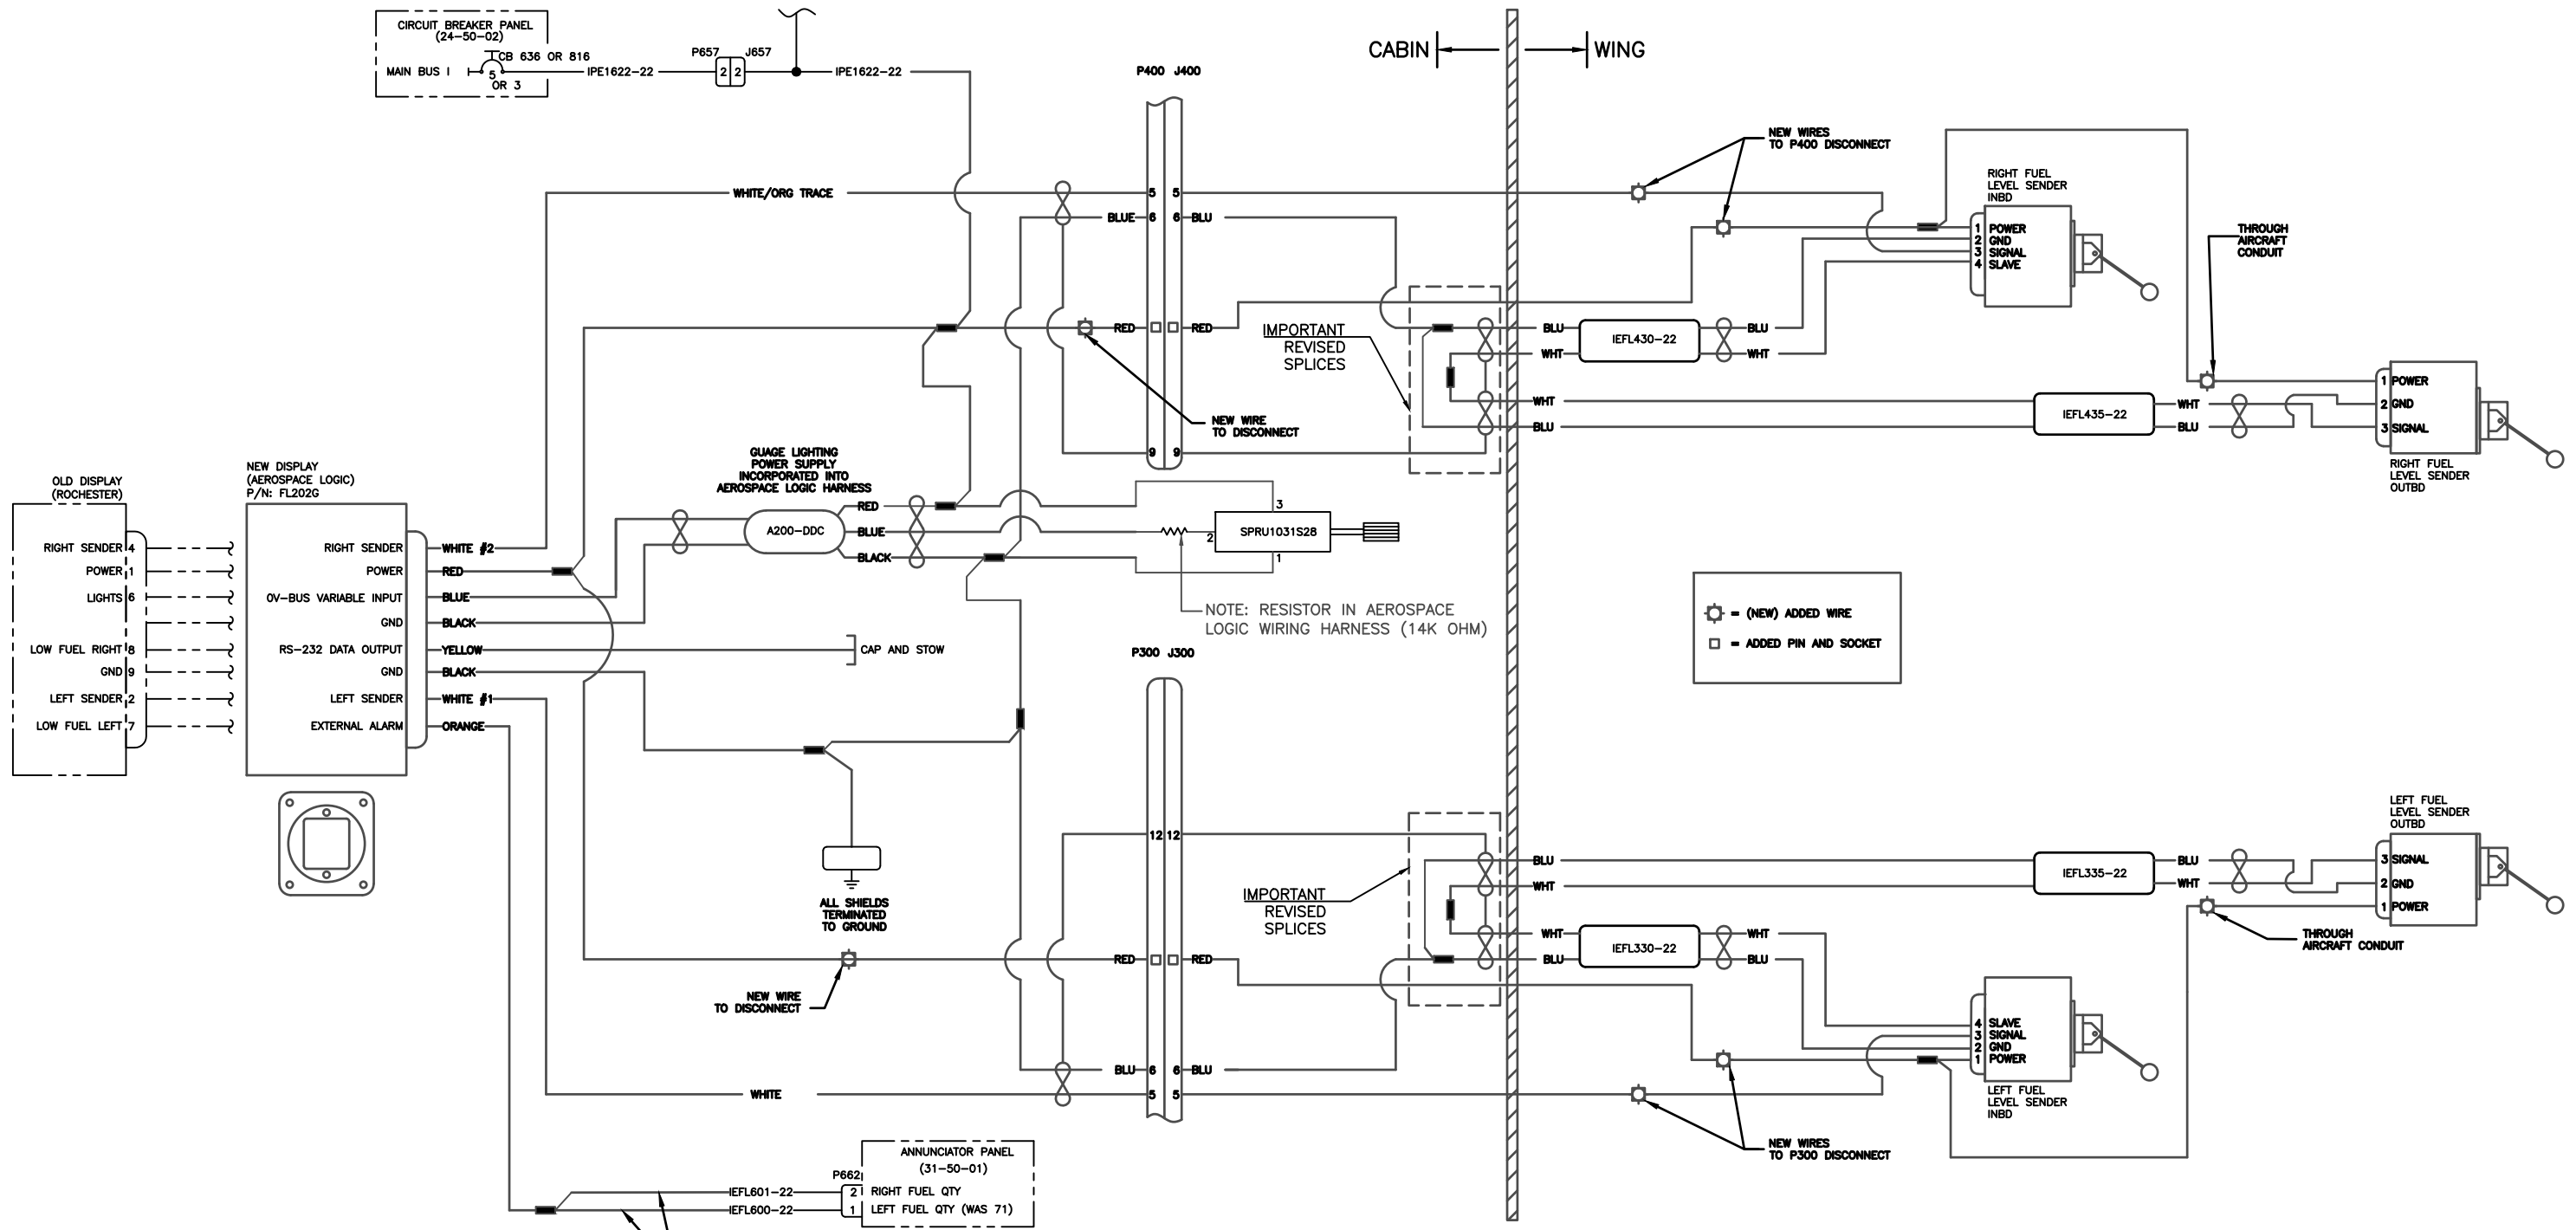

CIRRUS AVIDYNE & 6-PACK AIRCRAFT AEROSPACE LOGIC DISPLAY

08/08/2016

NOTE:
AIRCRAFT MUST REMAIN
LEVEL DURING ENTIRE
CALIBRATION PROCESS

INSTALL JACK STANDS
PER AIRCRAFT MM PRIOR TO CALIBRATION