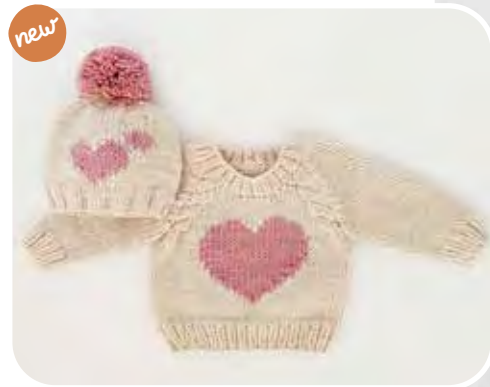

BITTY BLOOMS HOLIDAY
sweater beanie
1201 1200

BUFFALO CHECK FESTIVE
1167
xs, s, m, l, xl

SANTA BABY
1164
xs, s, m, l, xl

HO HO HO!
1166
xs, s, m, l, xl

sweaters available in size 0-6m, 6-12m, 12-18m, 18-24m, 2-3T
hat size equivalents XS (newborn), S (0-6m), M (6-24m), L (2-6yrs), XL (youth-adult)

sweaters available in size 0-6m, 6-12m, 12-18m, 18-24m, 2-3T
hat size equivalents XS (newborn), S (0-6m), M (6-24m), L (2-6yrs), XL (youth-adult)

HOLIDAY KNITS

Sweaters \$24 Hats \$12

SWEETHEART ROSY
sweater 1236 beanie 1237
xs, s, m, l