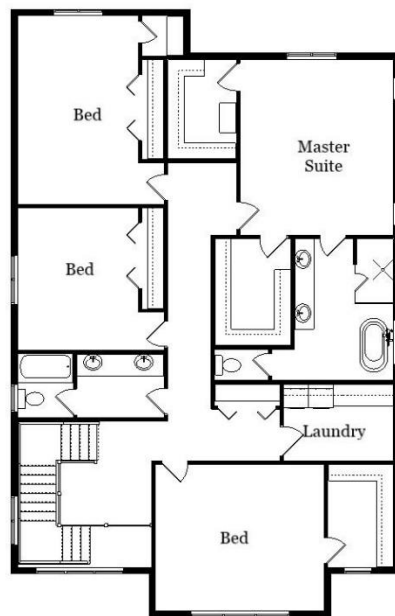

## Design + Build = Your Best Value

**In Town 5050 FE**  
**3025 Sq. Ft.**

Copyright © 2021 Kraus Design Build  
All Rights Reserved  
Designed for your 50 x 125 Lot

The **Kraus** Company  
DESIGN BUILD

248-972-5549