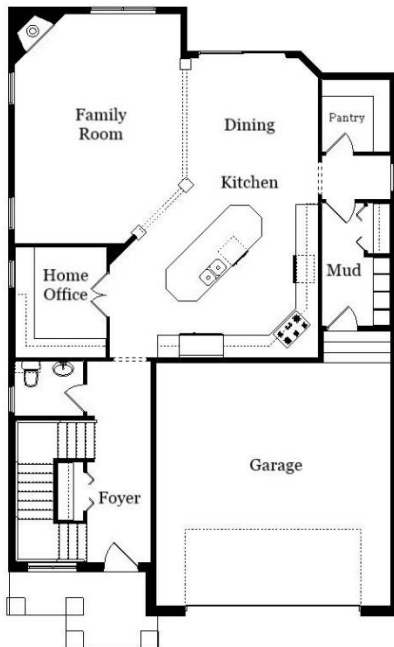

## Design + Build = Your Best Value

**In Town 5050 FE**  
**3025 Sq. Ft.**

Copyright © 2021 Kraus Design Build  
All Rights Reserved  
Designed for your 50 x 125 Lot

The **Kraus** Company  
DESIGN BUILD

248-972-5549