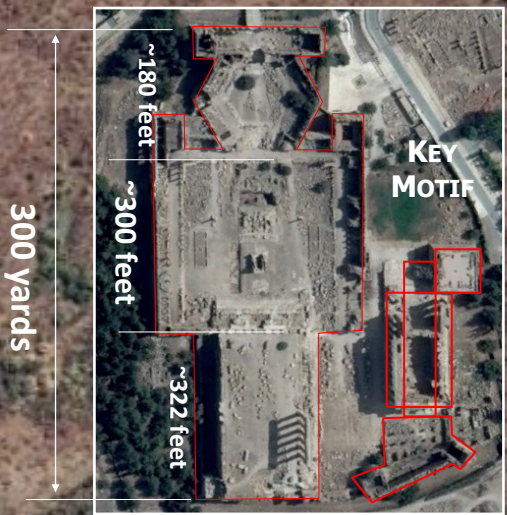

KAILASA CYDONIA STAR MAN

INDIA

MARTIAN MOTIF TRIANGULATION PATTERN

TEMPLE OF BA'AL/ZEUS/JUPITER

TEMPLE OF BACCHUS

KEY MOTIF

ANTROPOMORPHIC 'ORION' WITH KEY TO SILVER GATE

WASHINGTON MASONIC MEMORIAL

CARVED HEADDRESS

ELLORA CAVES

SILVER GATE KEEPER
KEY MOTIF

PLEIADES CITY
ELLORA INFO CENTER

MARTIAN PATTERN
CYDONIA, MARS

40°44'33.60N 09°27'40.29W

FACE OF ALA-LU

D&M
PENTAGON