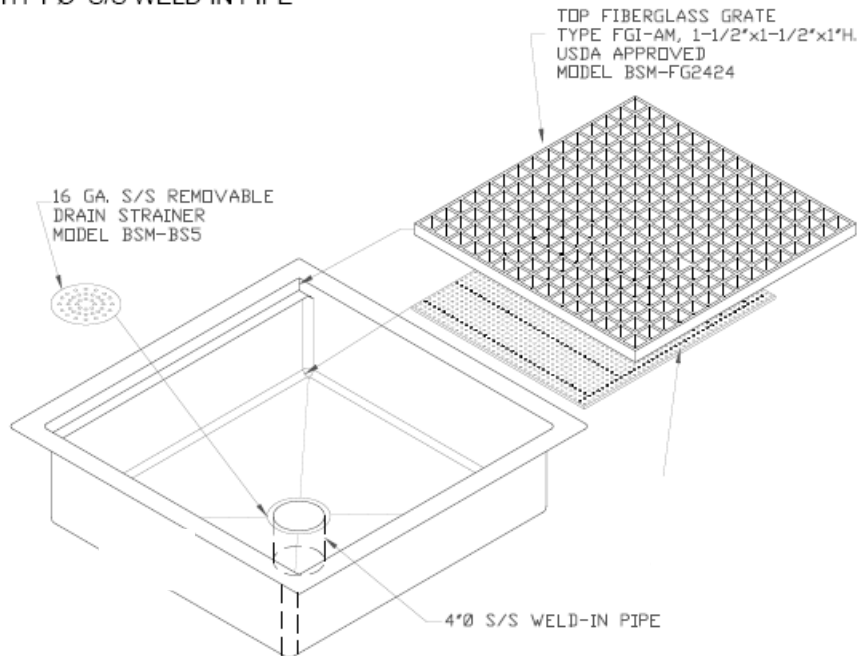

# WICKETTS STAINLESS

Stainless Steel Mop Sink  
MS-2424-SS-FG

## SPECIFICATION

24" **TYPE A** WITH 4"Ø S/S WELD-IN PIPE

HEAVY DUTY 14GA.304  
STAINLESS STEEL FLOOR SINK

**Engineering Specification: 24" x 24" 14 Ga. 304 Stainless Steel Mop Sink; Fiberglass Grate**

**Wicketts Stainless, LLC.**  
2618 San Miguel Dr. Bldg. # 376  
Newport Beach, CA 92660  
Tel: 951-858-2548  
Fax: 951-638-9059  
sales@wickettsstainless.com  
www.wickettsstainless.com