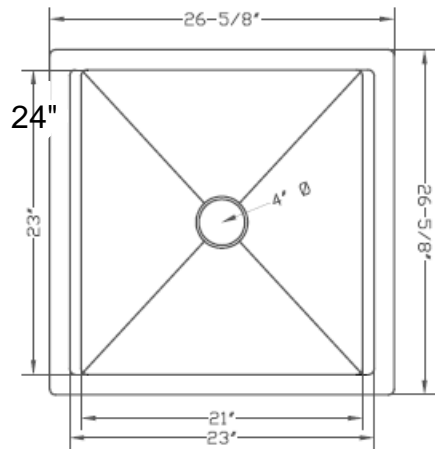

## SPECIFICATION

24" **TYPE A** WITH 4"Ø S/S WELD-IN PIPE

HEAVY DUTY 14GA.304  
STAINLESS STEEL FLOOR SINK

**Engineering Specification: 24" x 24" 14 Ga. 304 Stainless Steel Mop Sink; Fiberglass Grate**

**Wicketts Stainless, LLC.**  
2618 San Miguel Dr. Bldg. # 376  
Newport Beach, CA 92660  
Tel: 951-858-2548  
Fax: 951-638-9059  
sales@wickettsstainless.com  
www.wickettsstainless.com