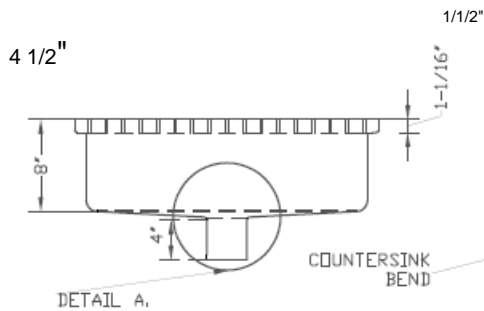

## SPECIFICATION

24" **TYPE A** WITH 4"Ø S/S WELD-IN PIPE

HEAVY DUTY 14GA.304  
STAINLESS STEEL FLOOR SINK

**Engineering Specification: 24" x 24" 14 Ga. 304 Stainless Steel Mop Sink; Fiberglass Grate**

**Wicketts Stainless, LLC.**  
2618 San Miguel Dr. Bldg. # 376  
Newport Beach, CA 92660  
Tel: 951-858-2548  
Fax: 951-638-9059  
sales@wickettsstainless.com  
www.wickettsstainless.com