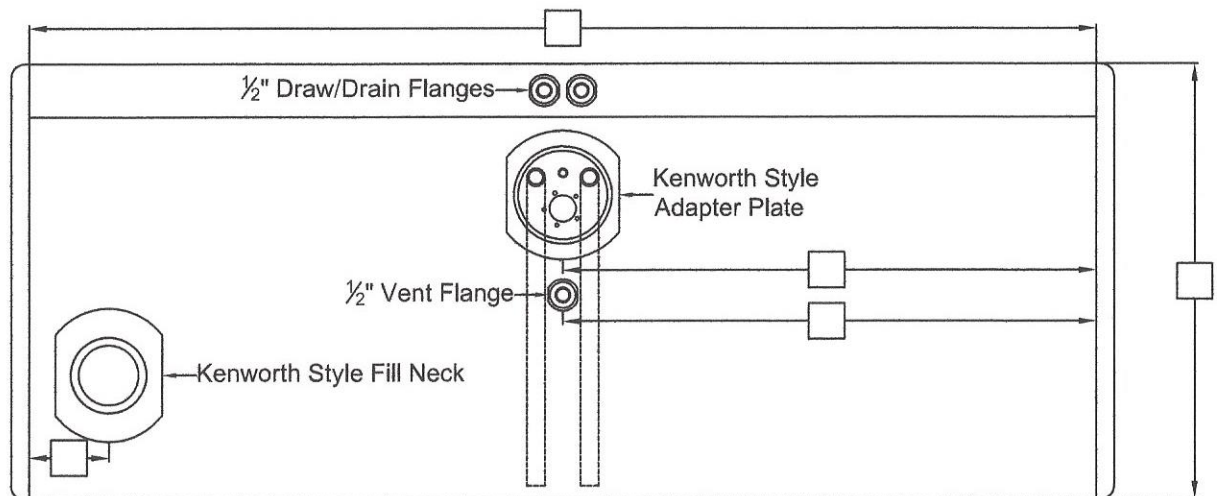

1/2" Plug

Fax #: _____

Do you need any mounting hardware?

Vent

Straps Mtg Kit Combo Kit

Sending Unit

Please note parts and mounting are not included in the price of the tank.

Other

This configuration is typically found on tanks after to 2010.

Kenworth Style

Truck Front
Ditch Side 

Please note: All sizes are NPTF unless otherwise noted and reference all measurements from the lateral weld seam and the end cap weld seam to the center of the fittings.