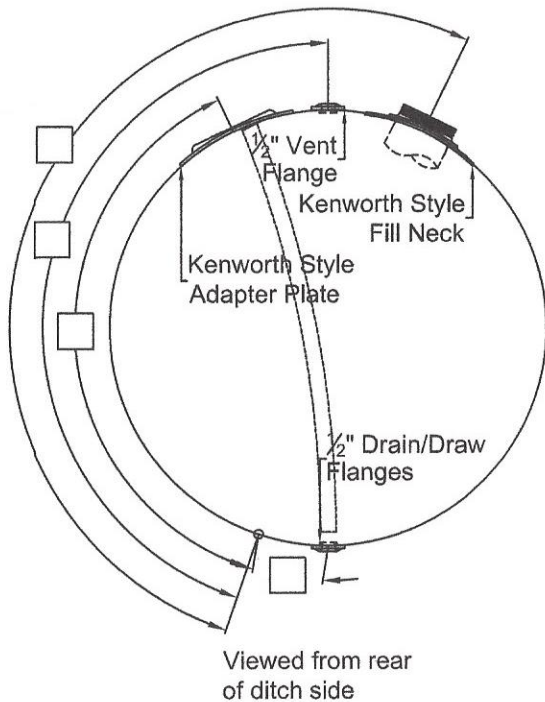

1/2" Plug

Fax #: _____

Do you need any mounting hardware?

Vent

Straps Mtg Kit Combo Kit

Sending Unit

Please note parts and mounting are not included in the price of the tank.

Other

This configuration is typically found on tanks after to 2010.

Kenworth Style

Truck Front
Ditch Side 

Please note: All sizes are NPTF unless otherwise noted and reference all measurements from the lateral weld seam and the end cap weld seam to the center of the fittings.