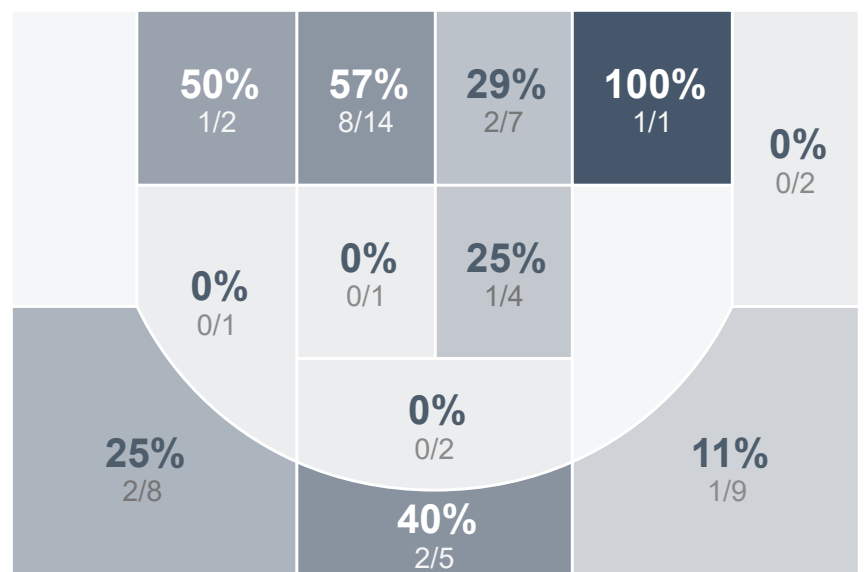

Dickinson High School