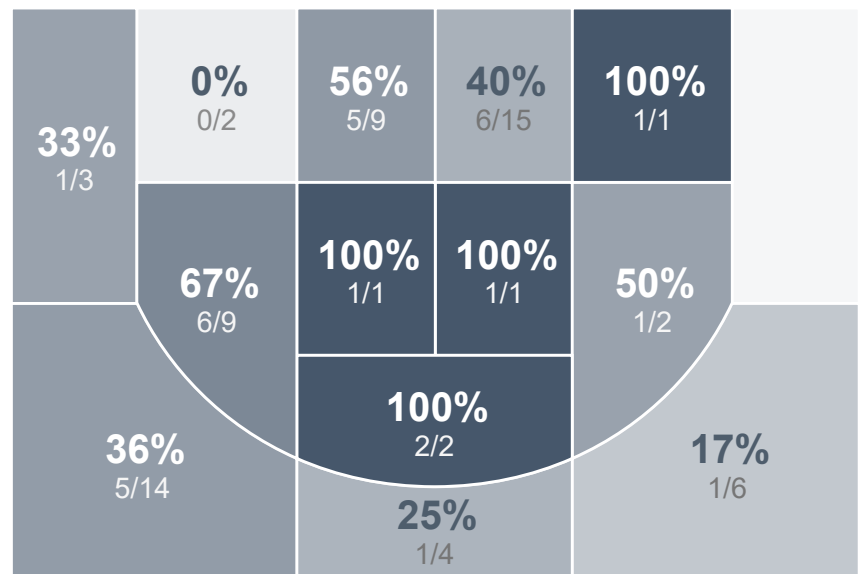

Girls Varsity Basketball