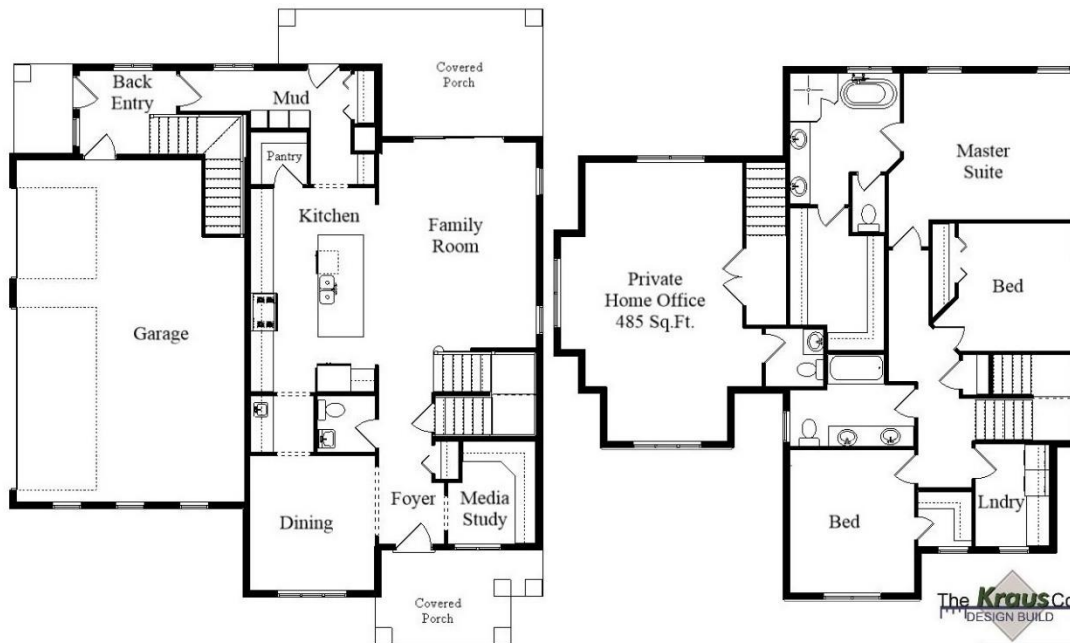

### Arbor Ferry 2730 Sq.Ft.

2245 Sq.Ft. Living Area  
485 Sq.Ft. Office

Copyright © 2021  
Kraus Design Build  
All Rights Reserved

The **Kraus** Company  
DESIGN BUILD

248-972-5549