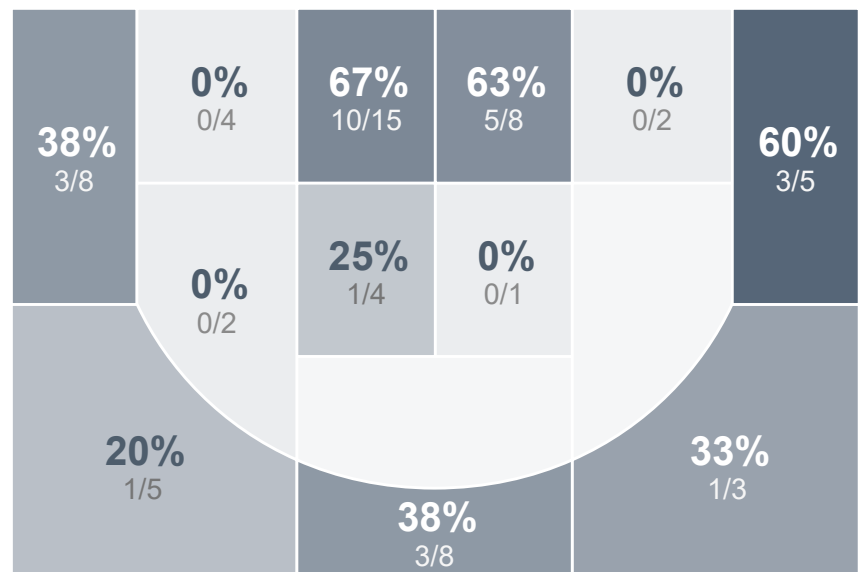

West Fargo High School