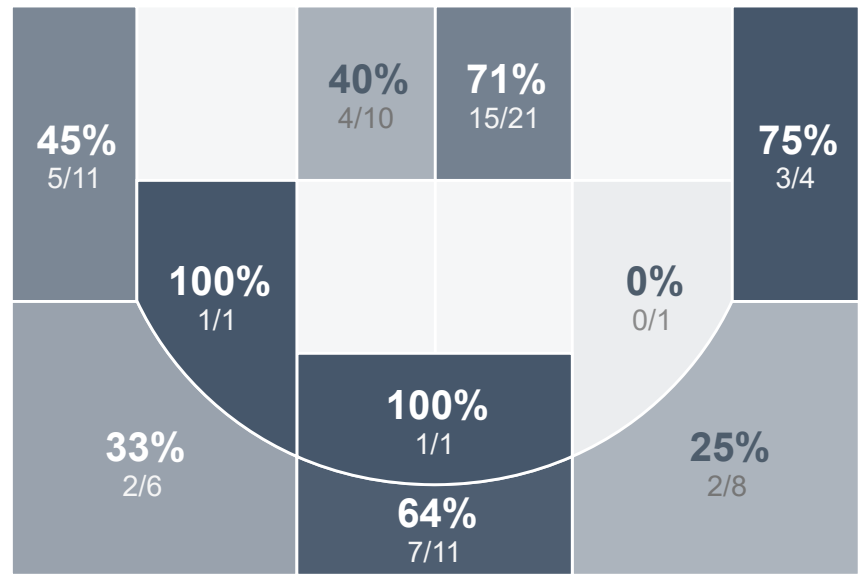

Girls Varsity Basketball