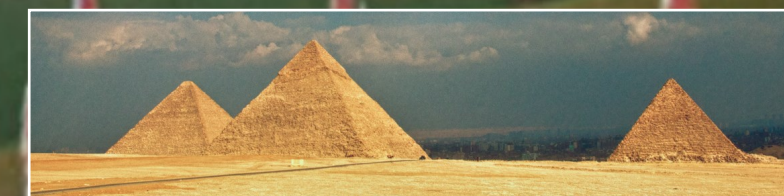

Final Scene depicting Mayan Code of the Year 2012 NEW WORLD ORDER ON PLANET ZYRA

AS DRAGON

Opened Mouth. To the Left of Pyramid Order
= Horseshoe or Dragon Nebula in Orion

ORION

3 BELT STARS

Alnilam
Alnitak
Mintaka

3 GIZA PYRAMIDS

Khufu
Khafre
Menkaure

AS IN GIZA PYRAMIDS

Khufu Khafre Menkaure

SPACE ARK

2ND SUN NAMES

Nemesis
Black Sun
Red Dragon
Tyche
Volcan
Destroyer
Apollyon
Planet of the Crossing
Nibiru