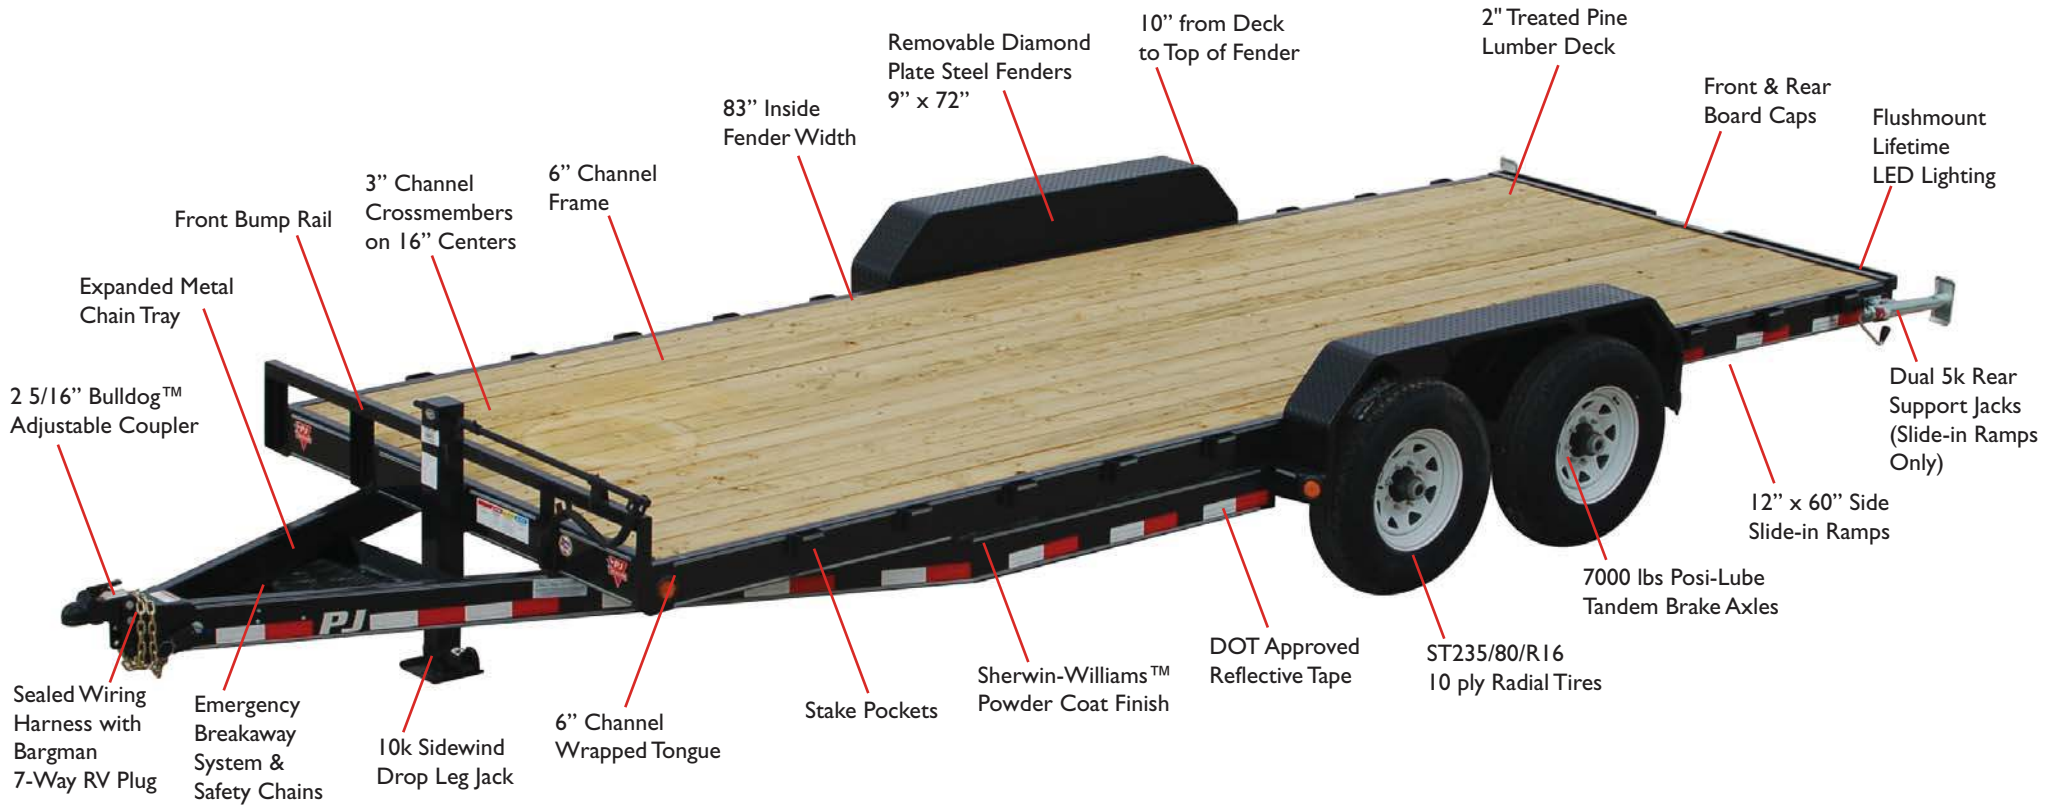

6" Channel Equipment (CC)

Weight: 20' - 3,100 lbs
 Lengths Available: 16', 18', 20', 22', & 24'
 Deck Height: 25"
 Deck Width: 83"
 GVWR: 14,000 lbs (BP) 15,680 (GN)

Sherwin-Williams™ Powder Coat Finish
 We powder coat our entire frame & bed, top to bottom to ensure there are no exposed steel surfaces, to help prevent rust and corrosion.

Removable Diamond Plate Steel Fenders
 Our removable fenders are made with 11 gauge steel diamond plate for additional strength.

Flushmount Lifetime LED Lights
 Our LED lights come with a lifetime warranty, keeping your trailer on the road and legal. They are also flushmounted into the frame to prevent damage.