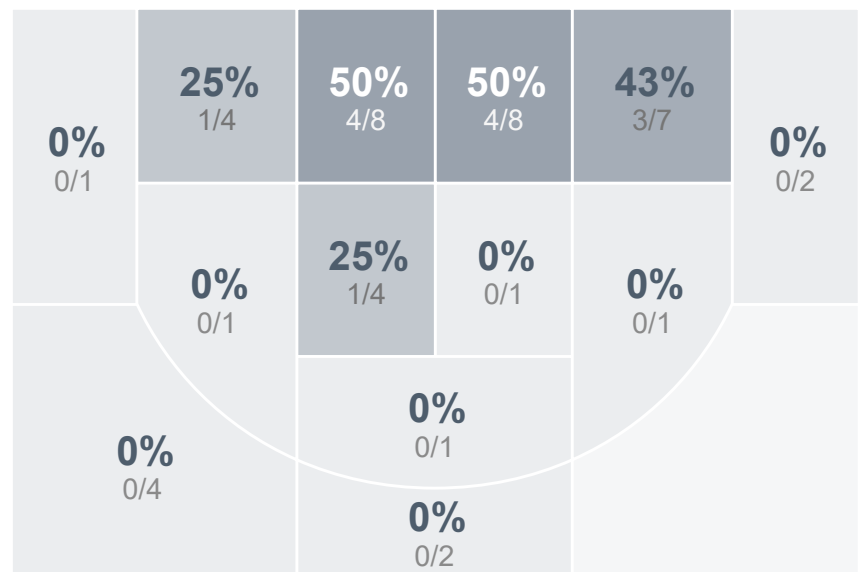

Watford City High School