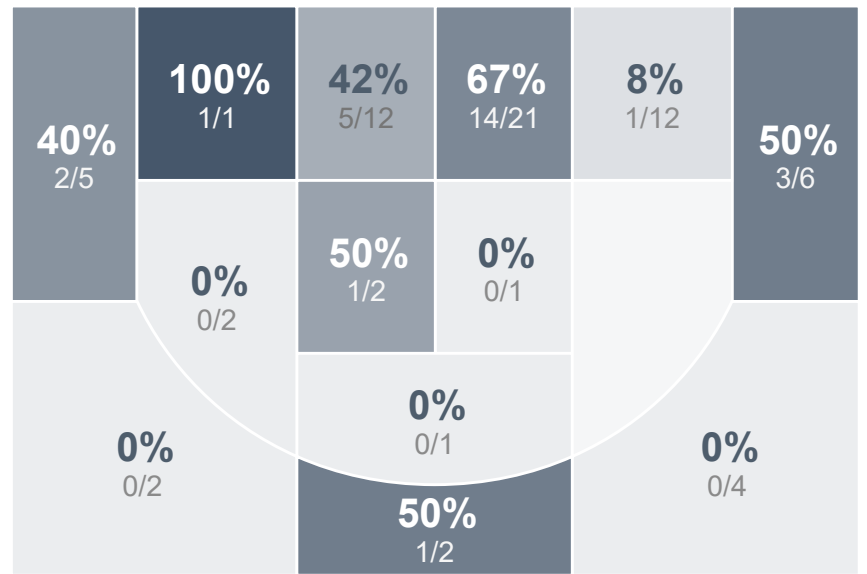

Girls' Varsity Basketball - New