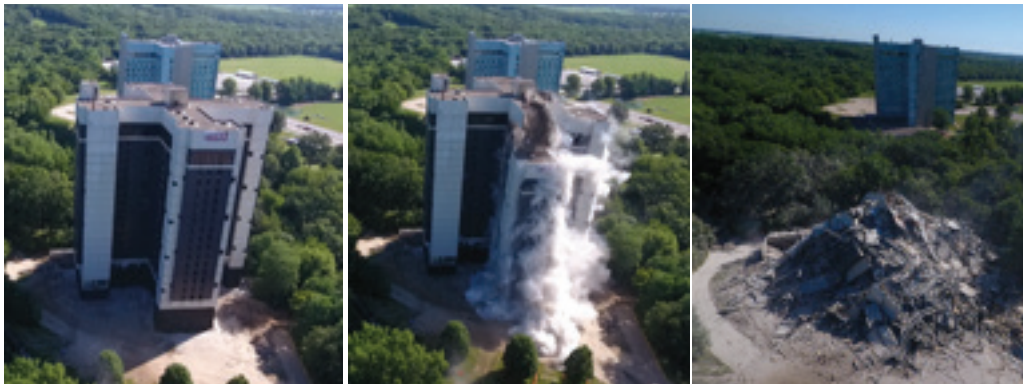

FAA-Compliant Unmanned Aerial Vehicle Operations

Greener by Design, LLC., based in Central New Jersey, is the region's trusted commercial drone operator for complex FAA-compliant flight operations and first-person observation platforms.

Our primary operations include inspection, 3D modeling, survey grade mapping, demolition monitoring and thermal imaging of assets and infrastructure. We consistently deliver top quality, accurate results to clients across multiple industries.

GbD on assignment: Higgins Hall 20-story building implosion at Western Illinois University Macomb, Illinois.

Spirtas Wrecking Company from Saint Louis, Missouri engaged GbD to provide **first-person Unmanned Aerial Vehicle (UAV) observation and event monitoring** media to document the successful demolition of Higgins Hall.

GbD deployed our national UAV operations unit and provided valuable **post-implosion safety inspections** and collateral property impact assessments.

- Realtime first-person aerial site observations
- Infrared roof, façade and thermal system inspections, analysis and diagnosis
- Construction activity monitoring (crane picks, structure work, etc.)
- Remote inspection of high-hazard assets (towers, islands, stacks and remote structures)
- Vegetation management monitoring
- Special event monitoring (safety, security, egress, etc.)